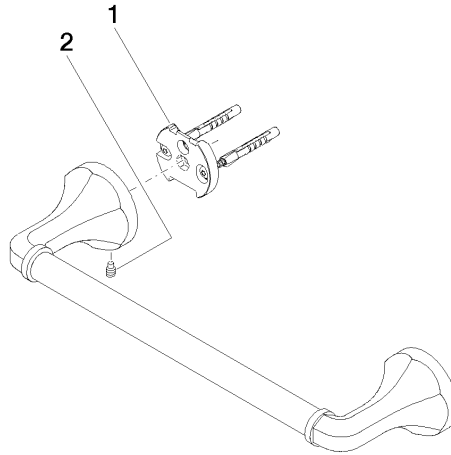

83 030 361

- gauge 300 mm
- width 360mm
- height 60 mm
- rosette Ø 60 mm
- 90mm projection

	Brushed Durabronss (23kt Gold)	83 030 361-28
	Chrome	83 030 361-00
	Brushed Platinum	83 030 361-06
	Platinum	83 030 361-08
	Durabronss (23kt Gold)	83 030 361-09
	Brushed Dark Platinum	83 030 361-99

**Recommended miscellaneous**

**MADISON Mounting for towel bar/tumbler mounting on two sides -** 12 358 970 90  
 •for towel bar mounting plus towel bar mounting on back.

83 030 361

mm [inches]

83 030 361

**Product version from 7/3/2016**

MADISON Bath grip - Brushed Durabross (23kt Gold)

MADISON

83 030 361

**Spare parts list**

**Product version from 7/3/2016**

No.	Item Number	Name	Quantity used	Delivery time
	05 17 97 507 00 90	fixing set	4	2