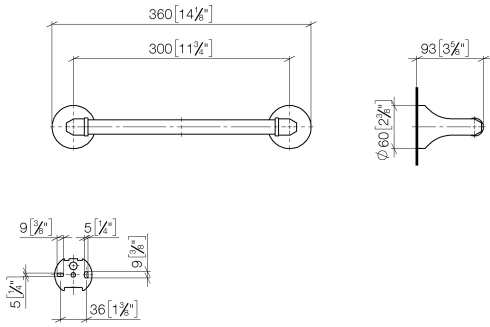

83 030 361

- gauge 300 mm
- width 360mm
- height 60 mm
- rosette Ø 60 mm
- 90mm projection

	Brushed Durabronss (23kt Gold)	83 030 361-28
	Chrome	83 030 361-00
	Brushed Platinum	83 030 361-06
	Platinum	83 030 361-08
	Durabronss (23kt Gold)	83 030 361-09
	Brushed Dark Platinum	83 030 361-99

**Recommended miscellaneous**

**MADISON Mounting for towel bar/tumbler mounting on two sides -** 12 358 970 90  
 •for towel bar mounting plus towel bar mounting on back.

83 030 361

mm [inches]

83 030 361

**Product version from 7/3/2016**

MADISON Bath grip - Brushed Durabross (23kt Gold)

MADISON

83 030 361

**Spare parts list**

**Product version from 7/3/2016**

No.	Item Number	Name	Quantity used	Delivery time
	05 17 97 507 00 90	fixing set	4	2