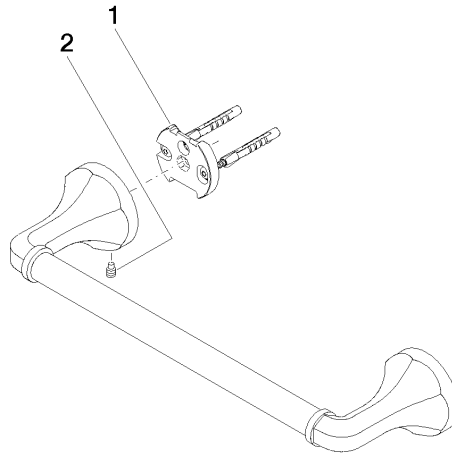

83 030 361

- gauge 300 mm
- width 360mm
- height 60 mm
- rosette Ø 60 mm
- 90mm projection

	Brushed Dark Platinum	83 030 361-99
	Chrome	83 030 361-00
	Brushed Platinum	83 030 361-06
	Platinum	83 030 361-08
	Durabrand (23kt Gold)	83 030 361-09
	Brushed Durabrand (23kt Gold)	83 030 361-28

Recommended miscellaneous

MADISON Mounting for towel bar/tumbler mounting on two sides - 12 358 970 90

- for towel bar mounting plus towel bar mounting on back.

83 030 361

mm [inches]

83 030 361

Spare parts list

No.	Item Number	Name	Quantity used	Delivery time
1	05 17 97 507 00 90	fixing set	2	2
2	04 31 11 140 00 90	pin	2	2