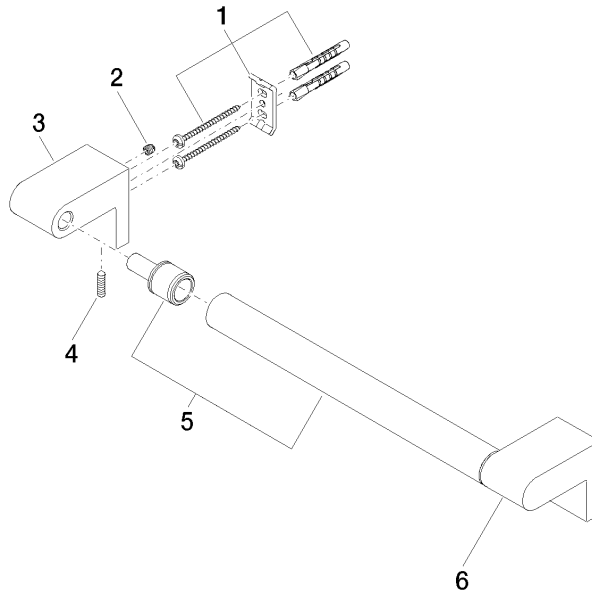

83 030 670

- gauge 300 mm
- width 340mm
- height 60 mm
- 73mm projection

	Brushed Platinum	83 030 670-06
	Chrome	83 030 670-00
	Dark Chrome	83 030 670-19
	Matte Black	83 030 670-33
	Brushed Chrome	83 030 670-93

83 030 670

mm [inches]

Codes & Standards

TÜV-Zeichen

Certificates

TÜV_B0358530023 TÜV_B0358530023

Product version from 4/1/2024

Parts for other finishes can be found here: [Chrome](#)

IMO Bath grip - Brushed Platinum

IMO

83 030 670

Spare parts list

Product version from 4/1/2024

No.	Item Number	Name	Quantity used	Delivery time
	05 17 20 736 00 90	fixing set	9	2