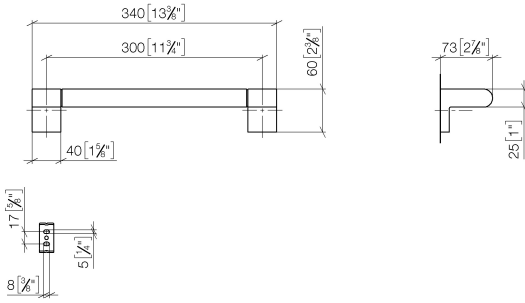

83 030 670

- gauge 300 mm
- width 340mm
- height 60 mm
- 73mm projection

	Brushed Platinum	83 030 670-06
	Chrome	83 030 670-00
	Dark Chrome	83 030 670-19
	Matte Black	83 030 670-33
	Brushed Chrome	83 030 670-93

83 030 670

mm [inches]

Codes & Standards

TÜV-Zeichen

Certificates

TÜV_B0358530023 TÜV_B0358530023

Product version from 4/1/2024

Parts for other finishes can be found here: [Chrome](#)

IMO Bath grip - Brushed Platinum

IMO

83 030 670

Spare parts list

Product version from 4/1/2024

No.	Item Number	Name	Quantity used	Delivery time
	05 17 20 736 00 90	fixing set	9	2