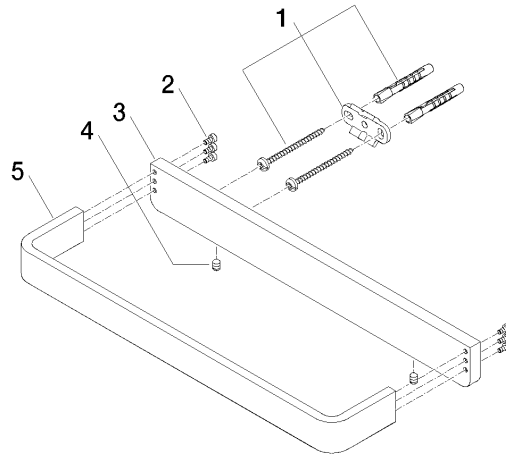

LULU Bath grip - Brushed Platinum

83 030 710

- gauge 185 mm
- width 300mm
- height 35 mm
- 70mm projection

LULU Bath grip - Brushed Platinum

83 030 710

mm [inches]

LULU Bath grip - Brushed Platinum

83 030 710

Spare parts list

No.	Item Number	Name	Quantity used	Delivery time
1	05 17 20 717 00 90	fixing set	2	2
2	90 30 30 059 00 90	screw	2	2
3	08 17 71 500-06	holder	1	60
4	90 31 11 112 00 90	pin	2	2
5	08 17 71 550-06	holder	1	60