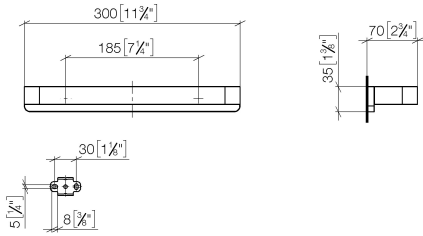

LULU Bath grip - Brushed Platinum

83 030 710

- gauge 185 mm
- width 300mm
- height 35 mm
- 70mm projection

LULU Bath grip - Brushed Platinum

83 030 710

mm [inches]

LULU Bath grip - Brushed Platinum

83 030 710

Spare parts list

No.	Item Number	Name	Quantity used	Delivery time
1	05 17 20 717 00 90	fixing set	2	2
2	90 30 30 059 00 90	screw	2	2
3	08 17 71 500-06	holder	1	60
4	90 31 11 112 00 90	pin	2	2
5	08 17 71 550-06	holder	1	60