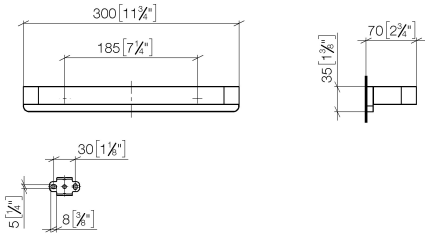

LULU Bath grip - Brushed Platinum

LULU

83 030 710

- gauge 185 mm
- width 300mm
- height 35 mm
- 70mm projection

Brushed Platinum

83 030 710-06

Chrome

83 030 710-00

LULU Bath grip - Brushed Platinum

LULU

83 030 710

mm [inches]

83 030 710

Parts for other
finishes can be found
here: [Chrome](#)

LULU Bath grip - Brushed Platinum

LULU