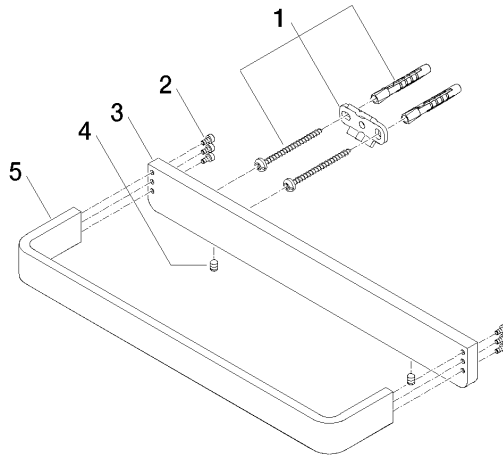

LULU Bath grip - Brushed Platinum

LULU

83 030 710

- gauge 185 mm
- width 300mm
- height 35 mm
- 70mm projection

Brushed Platinum

83 030 710-06

Chrome

83 030 710-00

LULU Bath grip - Brushed Platinum

LULU

83 030 710

mm [inches]

83 030 710

Parts for other
finishes can be found
here: [Chrome](#)

LULU Bath grip - Brushed Platinum

LULU

83 030 710

Spare parts list

No.	Item Number	Name	Quantity used	Delivery time
	05 17 20 717 00 90	fixing set	8	2