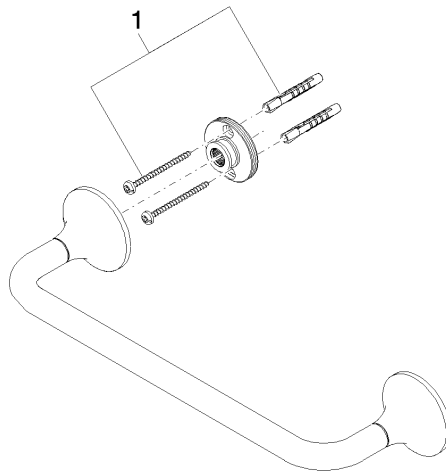

83 030 809

- gauge 300 mm
- width 360mm
- height 60 mm
- rosette Ø 60 mm
- 98mm projection

	Brushed Platinum	83 030 809-06
	Chrome	83 030 809-00
	Platinum	83 030 809-08
	Dark Chrome	83 030 809-19
	Brushed Durabronze (23kt Gold)	83 030 809-28
	Brushed Bronze	83 030 809-42
	Brushed Champagne (22kt Gold)	83 030 809-46
	Champagne (22kt Gold)	83 030 809-47
	Brushed Dark Platinum	83 030 809-99

83 030 809

mm [inches]

83 030 809

Product version from 3/13/2017 to 8/29/2019

Product version from 8/29/2019

Parts for other
finishes can be found
here: [Chrome](#)

VAIA Bath grip - Brushed Platinum

VAIA

83 030 809

Spare parts list

Product version from 3/13/2017 to 8/29/2019

Product version from 8/29/2019

No.	Item Number	Name	Quantity used	Delivery time
	05 30 31 025 00 90	fixing set	1	2