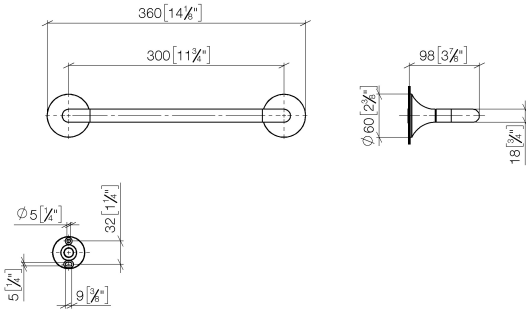

83 030 809

- gauge 300 mm
- width 360mm
- height 60 mm
- rosette Ø 60 mm
- 98mm projection

	Brushed Platinum	83 030 809-06
	Chrome	83 030 809-00
	Platinum	83 030 809-08
	Dark Chrome	83 030 809-19
	Brushed Durabronze (23kt Gold)	83 030 809-28
	Brushed Bronze	83 030 809-42
	Brushed Champagne (22kt Gold)	83 030 809-46
	Champagne (22kt Gold)	83 030 809-47
	Brushed Dark Platinum	83 030 809-99

83 030 809

mm [inches]

83 030 809

Product version from 3/13/2017 to 8/29/2019

Product version from 8/29/2019

Parts for other
finishes can be found
here: [Chrome](#)

VAIA Bath grip - Brushed Platinum

VAIA

83 030 809

Spare parts list

Product version from 3/13/2017 to 8/29/2019

Product version from 8/29/2019

No.	Item Number	Name	Quantity used	Delivery time
	05 30 31 025 00 90	fixing set	1	2