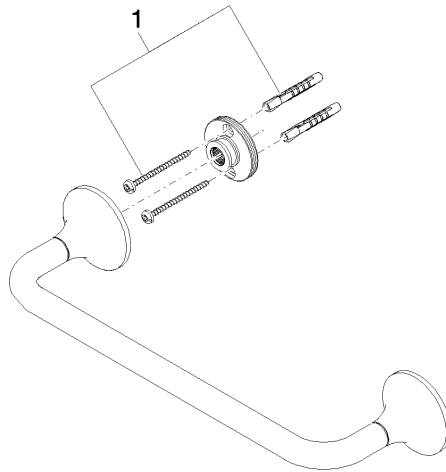

VAIA Bath grip - Brushed Champagne (22kt Gold)

VAIA

83 030 809

- gauge 300 mm
- width 360mm
- height 60 mm
- rosette Ø 60 mm
- 98mm projection

	Brushed Champagne (22kt Gold)	83 030 809-46
	Chrome	83 030 809-00
	Brushed Platinum	83 030 809-06
	Platinum	83 030 809-08
	Dark Chrome	83 030 809-19
	Brushed Durabronze (23kt Gold)	83 030 809-28
	Brushed Bronze	83 030 809-42
	Champagne (22kt Gold)	83 030 809-47
	Brushed Dark Platinum	83 030 809-99

VAIA Bath grip - Brushed Champagne (22kt Gold)

VAIA

83 030 809

mm [inches]

83 030 809

Product version from 8/29/2019

Parts for other
finishes can be found
here: [Chrome](#)

VAIA Bath grip - Brushed Champagne (22kt Gold)