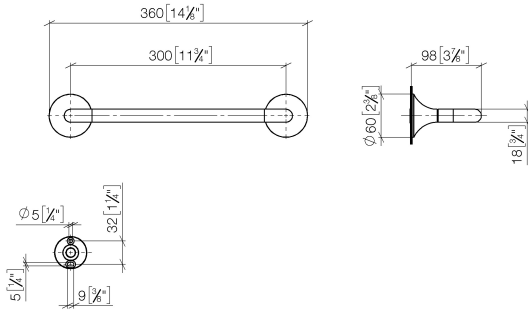

VAIA Bath grip - Brushed Champagne (22kt Gold)

VAIA

83 030 809

- gauge 300 mm
- width 360mm
- height 60 mm
- rosette Ø 60 mm
- 98mm projection

	Brushed Champagne (22kt Gold)	83 030 809-46
	Chrome	83 030 809-00
	Brushed Platinum	83 030 809-06
	Platinum	83 030 809-08
	Dark Chrome	83 030 809-19
	Brushed Durabronze (23kt Gold)	83 030 809-28
	Brushed Bronze	83 030 809-42
	Champagne (22kt Gold)	83 030 809-47
	Brushed Dark Platinum	83 030 809-99

VAIA Bath grip - Brushed Champagne (22kt Gold)

VAIA

83 030 809

mm [inches]

83 030 809

Product version from 8/29/2019

Parts for other
finishes can be found
here: [Chrome](#)

VAIA Bath grip - Brushed Champagne (22kt Gold)