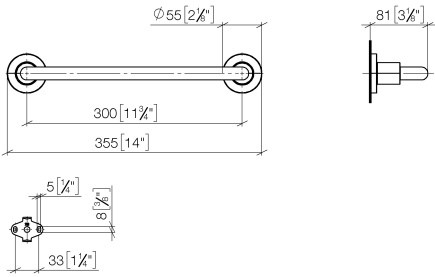

83 030 892

- gauge 300 mm
- width 355mm
- height 55 mm
- rosette Ø 55 mm
- 80mm projection

	Brushed Bronze	83 030 892-42
	Chrome	83 030 892-00
	Brushed Platinum	83 030 892-06
	Platinum	83 030 892-08
	Dark Chrome	83 030 892-19
	Brushed Durabronze (23kt Gold)	83 030 892-28
	Matte Black	83 030 892-33
	Brushed Champagne (22kt Gold)	83 030 892-46
	Champagne (22kt Gold)	83 030 892-47
	Brushed Chrome	83 030 892-93
	Brushed Dark Platinum	83 030 892-99

83 030 892

mm [inches]

83 030 892

Product version from 4/1/2024

Parts for other
finishes can be found
here: [Chrome](#)

TARA Bath grip - Brushed Bronze

TARA

83 030 892

Spare parts list

Product version from 4/1/2024

No.	Item Number	Name	Quantity used	Delivery time
	05 28 22 587 00-42	holder	11	60