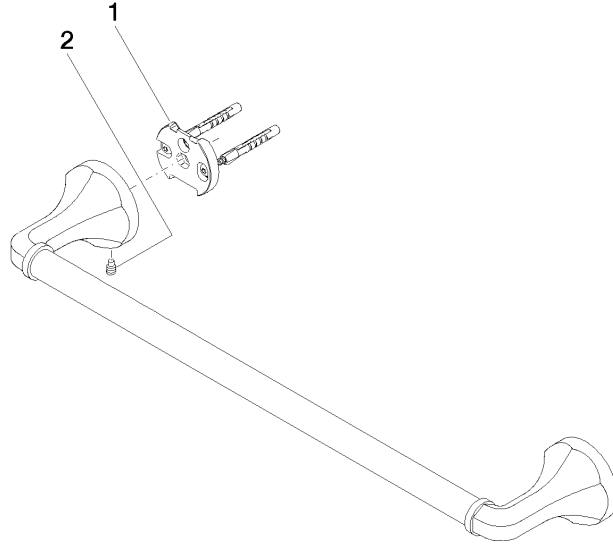

83 045 361

- gauge 450 mm
- width 510mm
- height 60 mm
- rosette Ø 60 mm
- 90mm projection

	Brushed Platinum	83 045 361-06
	Chrome	83 045 361-00
	Platinum	83 045 361-08
	Durabronze (23kt Gold)	83 045 361-09
	Brushed Durabronze (23kt Gold)	83 045 361-28
	Brushed Dark Platinum	83 045 361-99

**Recommended miscellaneous**

- MADISON Mounting for towel bar/tumbler mounting on two sides -** 12 358 970 90
- for towel bar mounting plus towel bar mounting on back.

83 045 361

mm [inches]

83 045 361

Spare parts list

No.	Item Number	Name	Quantity used	Delivery time
1	05 17 97 507 00 90	fixing set	2	2
2	04 31 11 140 00 90	pin	2	2