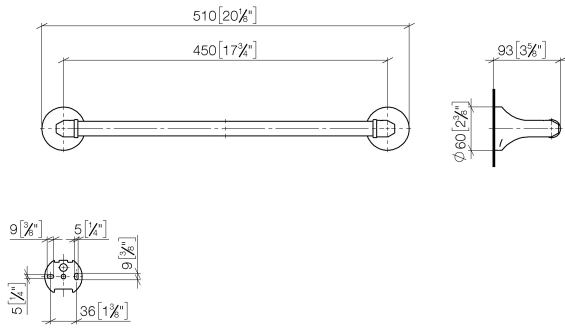

83 045 361

- gauge 450 mm
- width 510mm
- height 60 mm
- rosette Ø 60 mm
- 90mm projection

	Brushed Platinum	83 045 361-06
	Chrome	83 045 361-00
	Platinum	83 045 361-08
	Durabronze (23kt Gold)	83 045 361-09
	Brushed Durabronze (23kt Gold)	83 045 361-28
	Brushed Dark Platinum	83 045 361-99

**Recommended miscellaneous**

- MADISON Mounting for towel bar/tumbler mounting on two sides -** 12 358 970 90
- for towel bar mounting plus towel bar mounting on back.

83 045 361

mm [inches]

83 045 361

Spare parts list

No.	Item Number	Name	Quantity used	Delivery time
1	05 17 97 507 00 90	fixing set	2	2
2	04 31 11 140 00 90	pin	2	2