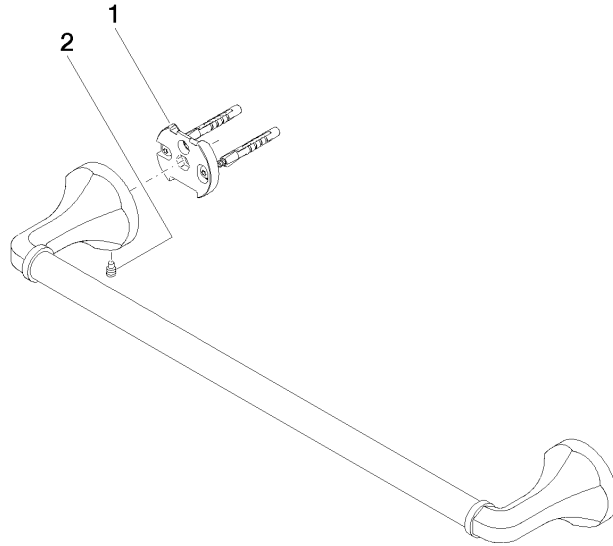

83 045 361

- gauge 450 mm
- width 510mm
- height 60 mm
- rosette Ø 60 mm
- 90mm projection

	Platinum	83 045 361-08
	Chrome	83 045 361-00
	Brushed Platinum	83 045 361-06
	Durabass (23kt Gold)	83 045 361-09
	Brushed Durabass (23kt Gold)	83 045 361-28
	Brushed Dark Platinum	83 045 361-99

**Recommended miscellaneous**

**MADISON Mounting for towel bar/tumbler mounting on two sides -** 12 358 970 90  
 •for towel bar mounting plus towel bar mounting on back.

83 045 361

mm [inches]

83 045 361

### Spare parts list

No.	Item Number	Name	Quantity used	Delivery time
1	05 17 97 507 00 90	fixing set	2	2
2	04 31 11 140 00 90	pin	2	2