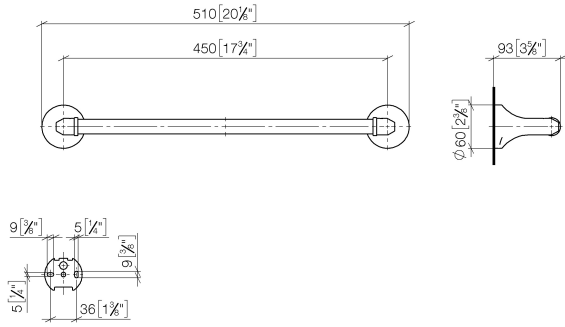

83 045 361

- gauge 450 mm
- width 510mm
- height 60 mm
- rosette Ø 60 mm
- 90mm projection

	Platinum	83 045 361-08
	Chrome	83 045 361-00
	Brushed Platinum	83 045 361-06
	Durabass (23kt Gold)	83 045 361-09
	Brushed Durabass (23kt Gold)	83 045 361-28
	Brushed Dark Platinum	83 045 361-99

**Recommended miscellaneous**

**MADISON Mounting for towel bar/tumbler mounting on two sides -** 12 358 970 90  
 •for towel bar mounting plus towel bar mounting on back.

83 045 361

mm [inches]

83 045 361

### Spare parts list

No.	Item Number	Name	Quantity used	Delivery time
1	05 17 97 507 00 90	fixing set	2	2
2	04 31 11 140 00 90	pin	2	2