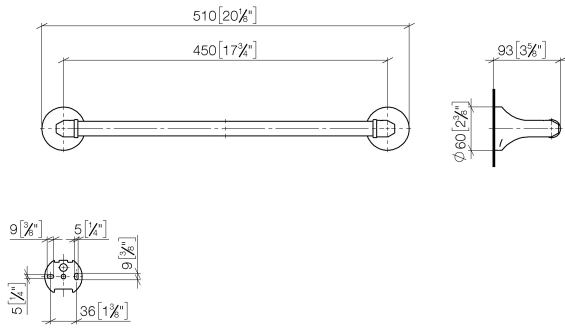

83 045 361

- gauge 450 mm
- width 510mm
- height 60 mm
- rosette Ø 60 mm
- 90mm projection

	Brushed Dark Platinum	83 045 361-99
	Chrome	83 045 361-00
	Brushed Platinum	83 045 361-06
	Platinum	83 045 361-08
	Durabass (23kt Gold)	83 045 361-09
	Brushed Durabass (23kt Gold)	83 045 361-28

**Recommended miscellaneous**

**MADISON Mounting for towel bar/tumbler mounting on two sides -** 12 358 970 90

- for towel bar mounting plus towel bar mounting on back.

83 045 361

mm [inches]

83 045 361

Spare parts list

No.	Item Number	Name	Quantity used	Delivery time
1	05 17 97 507 00 90	fixing set	2	2
2	04 31 11 140 00 90	pin	2	2