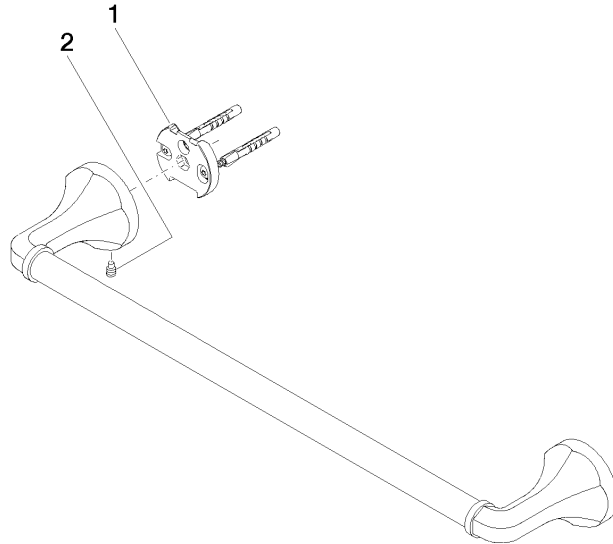

83 045 361

- gauge 450 mm
- width 510mm
- height 60 mm
- rosette Ø 60 mm
- 90mm projection

	Brushed Dark Platinum	83 045 361-99
	Chrome	83 045 361-00
	Brushed Platinum	83 045 361-06
	Platinum	83 045 361-08
	Durabass (23kt Gold)	83 045 361-09
	Brushed Durabass (23kt Gold)	83 045 361-28

**Recommended miscellaneous**

**MADISON Mounting for towel bar/tumbler mounting on two sides -** 12 358 970 90

- for towel bar mounting plus towel bar mounting on back.

83 045 361

mm [inches]

83 045 361

Spare parts list

No.	Item Number	Name	Quantity used	Delivery time
1	05 17 97 507 00 90	fixing set	2	2
2	04 31 11 140 00 90	pin	2	2