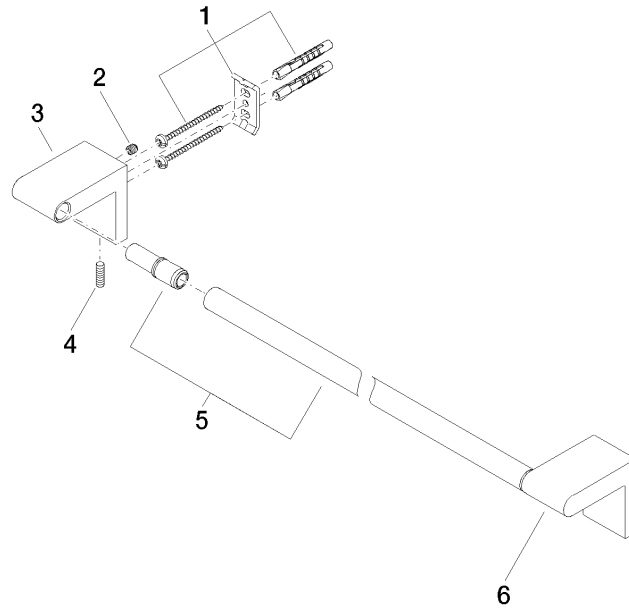

83 045 670 Product version from 4/1/2024

- gauge 450 mm
- width 490mm
- height 60 mm
- 73mm projection

Fits ELIO, ENO, LOT, MEM and TARA ULTRA

83 045 670 Product version from 4/1/2024

mm [inches]

Spare parts list

No.	Item Number	Name	Quantity used	Delivery time
1	05 17 20 736 00 90	fixing set	2	2
2	09 31 11 049 90	pin	2	2
3	08 17 67 502-00	holder	1	10
4	04 31 11 113 00 90	pin	2	2
5	90 28 22 651 00-00	holder	1	10
6	08 17 67 503-00	holder	1	10