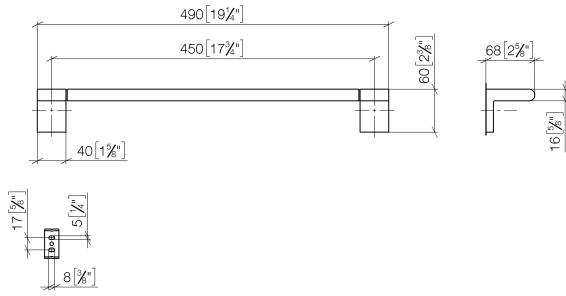

83 045 670 Product version from 4/1/2024

- gauge 450 mm
- width 490mm
- height 60 mm
- 73mm projection

Fits ELIO, ENO, LOT, MEM and TARA ULTRA

83 045 670 Product version from 4/1/2024

mm [inches]

Spare parts list

No.	Item Number	Name	Quantity used	Delivery time
1	05 17 20 736 00 90	fixing set	2	2
2	09 31 11 049 90	pin	2	2
3	08 17 67 502-00	holder	1	10
4	04 31 11 113 00 90	pin	2	2
5	90 28 22 651 00-00	holder	1	10
6	08 17 67 503-00	holder	1	10