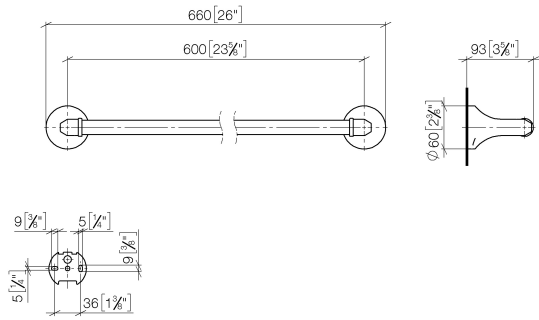

83 060 361

- gauge 600 mm
- width 660mm
- height 60 mm
- rosette Ø 60 mm
- 90mm projection

	Brushed Platinum	83 060 361-06
	Chrome	83 060 361-00
	Platinum	83 060 361-08
	Durabress (23kt Gold)	83 060 361-09
	Brushed Durabress (23kt Gold)	83 060 361-28
	Brushed Dark Platinum	83 060 361-99

Recommended miscellaneous

- MADISON Mounting for towel bar/tumbler mounting on two sides -** 12 358 970 90
- for towel bar mounting plus towel bar mounting on back.

83 060 361

mm [inches]

83 060 361

Spare parts list

No.	Item Number	Name	Quantity used	Delivery time
1	05 17 97 507 00 90	fixing set	2	2
2	04 31 11 140 00 90	pin	2	2