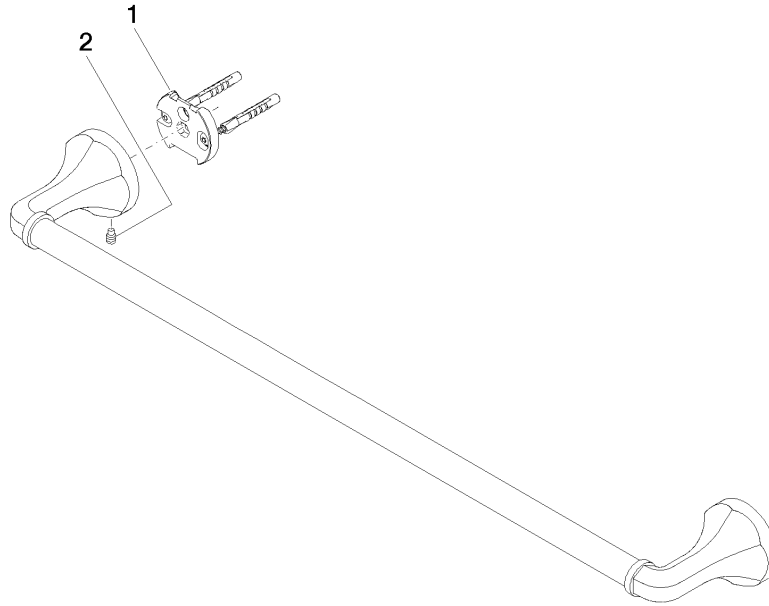

83 060 361

- gauge 600 mm
- width 660mm
- height 60 mm
- rosette Ø 60 mm
- 90mm projection

	Brushed Platinum	83 060 361-06
	Chrome	83 060 361-00
	Platinum	83 060 361-08
	Durabress (23kt Gold)	83 060 361-09
	Brushed Durabress (23kt Gold)	83 060 361-28
	Brushed Dark Platinum	83 060 361-99

Recommended miscellaneous

- MADISON Mounting for towel bar/tumbler mounting on two sides -** 12 358 970 90
- for towel bar mounting plus towel bar mounting on back.

83 060 361

mm [inches]

83 060 361

Spare parts list

No.	Item Number	Name	Quantity used	Delivery time
1	05 17 97 507 00 90	fixing set	2	2
2	04 31 11 140 00 90	pin	2	2