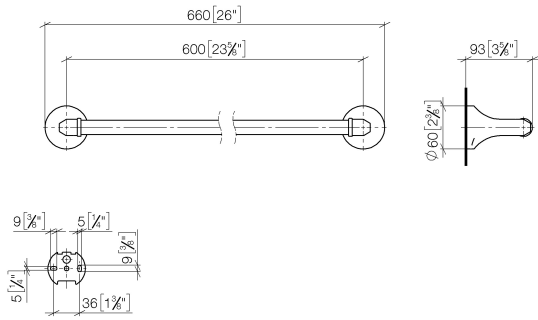

83 060 361

- gauge 600 mm
- width 660mm
- height 60 mm
- rosette Ø 60 mm
- 90mm projection

	Platinum	83 060 361-08
	Chrome	83 060 361-00
	Brushed Platinum	83 060 361-06
	Durabass (23kt Gold)	83 060 361-09
	Brushed Durabass (23kt Gold)	83 060 361-28
	Brushed Dark Platinum	83 060 361-99

Recommended miscellaneous

- MADISON Mounting for towel bar/tumbler mounting on two sides -** 12 358 970 90
- for towel bar mounting plus towel bar mounting on back.

83 060 361

mm [inches]

83 060 361

Spare parts list

No.	Item Number	Name	Quantity used	Delivery time
1	05 17 97 507 00 90	fixing set	2	2
2	04 31 11 140 00 90	pin	2	2