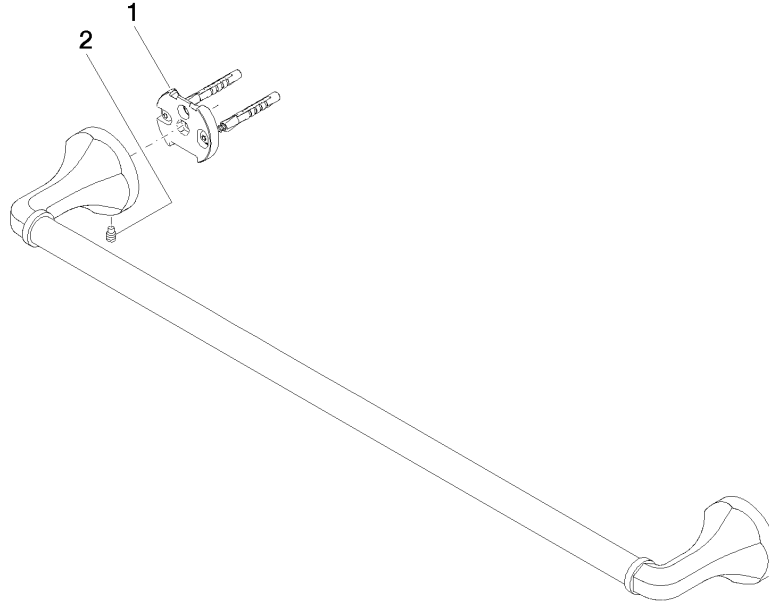

83 060 361

- gauge 600 mm
- width 660mm
- height 60 mm
- rosette Ø 60 mm
- 90mm projection

	Platinum	83 060 361-08
	Chrome	83 060 361-00
	Brushed Platinum	83 060 361-06
	Durabass (23kt Gold)	83 060 361-09
	Brushed Durabass (23kt Gold)	83 060 361-28
	Brushed Dark Platinum	83 060 361-99

Recommended miscellaneous

- MADISON Mounting for towel bar/tumbler mounting on two sides -** 12 358 970 90
- for towel bar mounting plus towel bar mounting on back.

83 060 361

mm [inches]

83 060 361

Spare parts list

No.	Item Number	Name	Quantity used	Delivery time
1	05 17 97 507 00 90	fixing set	2	2
2	04 31 11 140 00 90	pin	2	2