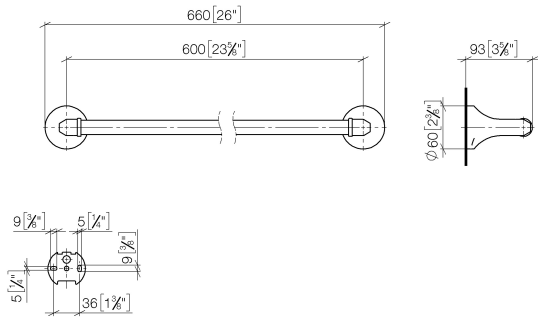

83 060 361

- gauge 600 mm
- width 660mm
- height 60 mm
- rosette Ø 60 mm
- 90mm projection

	Durabronz (23kt Gold)	83 060 361-09
	Chrome	83 060 361-00
	Brushed Platinum	83 060 361-06
	Platinum	83 060 361-08
	Brushed Durabronz (23kt Gold)	83 060 361-28
	Brushed Dark Platinum	83 060 361-99

Recommended miscellaneous

MADISON Mounting for towel bar/tumbler mounting on two sides - 12 358 970 90
 •for towel bar mounting plus towel bar mounting on back.

83 060 361

mm [inches]

83 060 361

Spare parts list

No.	Item Number	Name	Quantity used	Delivery time
1	05 17 97 507 00 90	fixing set	2	2
2	04 31 11 140 00 90	pin	2	2