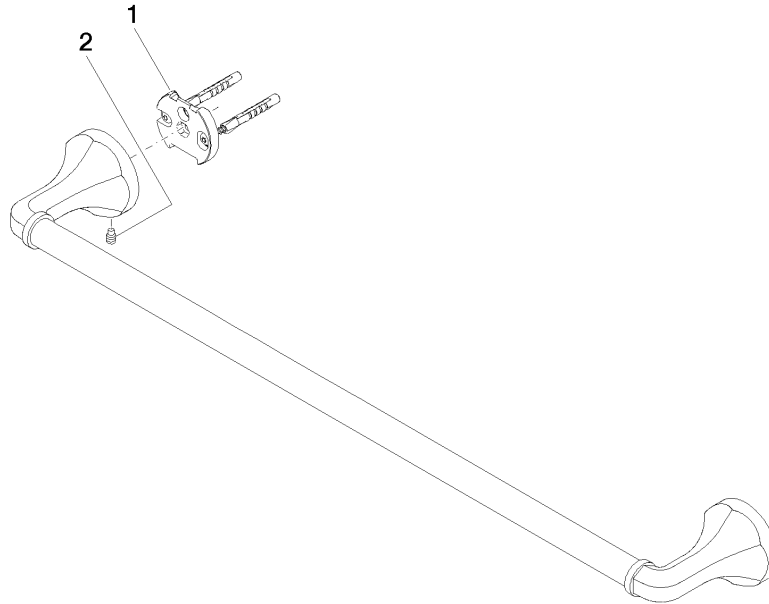

83 060 361

- gauge 600 mm
- width 660mm
- height 60 mm
- rosette Ø 60 mm
- 90mm projection

	Durabronz (23kt Gold)	83 060 361-09
	Chrome	83 060 361-00
	Brushed Platinum	83 060 361-06
	Platinum	83 060 361-08
	Brushed Durabronz (23kt Gold)	83 060 361-28
	Brushed Dark Platinum	83 060 361-99

Recommended miscellaneous

MADISON Mounting for towel bar/tumbler mounting on two sides - 12 358 970 90
 •for towel bar mounting plus towel bar mounting on back.

83 060 361

mm [inches]

83 060 361

Spare parts list

No.	Item Number	Name	Quantity used	Delivery time
1	05 17 97 507 00 90	fixing set	2	2
2	04 31 11 140 00 90	pin	2	2