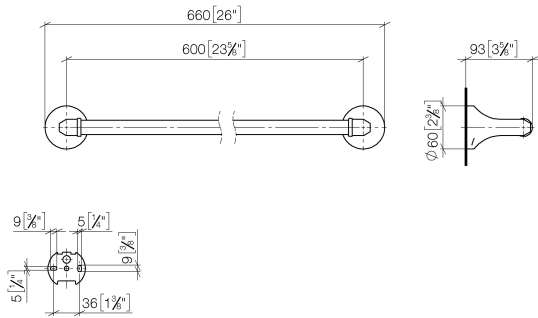

83 060 361

- gauge 600 mm
- width 660mm
- height 60 mm
- rosette Ø 60 mm
- 90mm projection

| | | |
|---|------------------------------|---------------|
|  | Brushed Durabron (23kt Gold) | 83 060 361-28 |
|  | Chrome | 83 060 361-00 |
|  | Brushed Platinum | 83 060 361-06 |
|  | Platinum | 83 060 361-08 |
|  | Durabron (23kt Gold) | 83 060 361-09 |
|  | Brushed Dark Platinum | 83 060 361-99 |

Recommended miscellaneous

- MADISON Mounting for towel bar/tumbler mounting on two sides -** 12 358 970 90
- for towel bar mounting plus towel bar mounting on back.

83 060 361

mm [inches]

83 060 361

Spare parts list