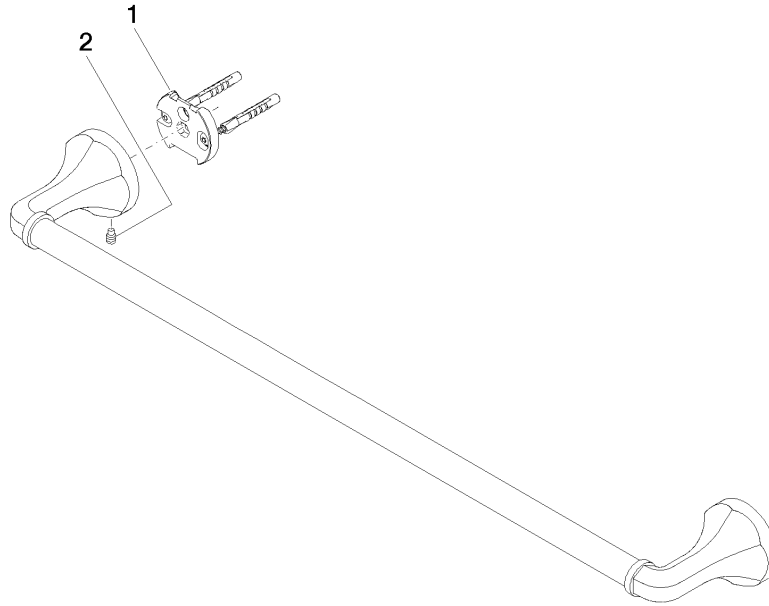

83 060 361

- gauge 600 mm
- width 660mm
- height 60 mm
- rosette Ø 60 mm
- 90mm projection

| | | |
|---|------------------------------|---------------|
|  | Brushed Durabron (23kt Gold) | 83 060 361-28 |
|  | Chrome | 83 060 361-00 |
|  | Brushed Platinum | 83 060 361-06 |
|  | Platinum | 83 060 361-08 |
|  | Durabron (23kt Gold) | 83 060 361-09 |
|  | Brushed Dark Platinum | 83 060 361-99 |

Recommended miscellaneous

- MADISON Mounting for towel bar/tumbler mounting on two sides -** 12 358 970 90
- for towel bar mounting plus towel bar mounting on back.

83 060 361

mm [inches]

83 060 361

Spare parts list

| No. | Item Number | Name | Quantity used | Delivery time |
|-----|--------------------|------------|---------------|---------------|
| 1 | 05 17 97 507 00 90 | fixing set | 2 | 2 |
| 2 | 04 31 11 140 00 90 | pin | 2 | 2 |