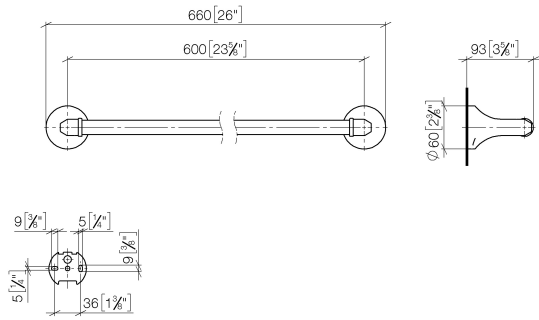

83 060 361

- gauge 600 mm
- width 660mm
- height 60 mm
- rosette Ø 60 mm
- 90mm projection

	Brushed Dark Platinum	83 060 361-99
	Chrome	83 060 361-00
	Brushed Platinum	83 060 361-06
	Platinum	83 060 361-08
	Durabrand (23kt Gold)	83 060 361-09
	Brushed Durabrand (23kt Gold)	83 060 361-28

Recommended miscellaneous

- MADISON Mounting for towel bar/tumbler mounting on two sides -** 12 358 970 90
- for towel bar mounting plus towel bar mounting on back.

83 060 361

mm [inches]

83 060 361

Spare parts list

No.	Item Number	Name	Quantity used	Delivery time
1	05 17 97 507 00 90	fixing set	2	2
2	04 31 11 140 00 90	pin	2	2