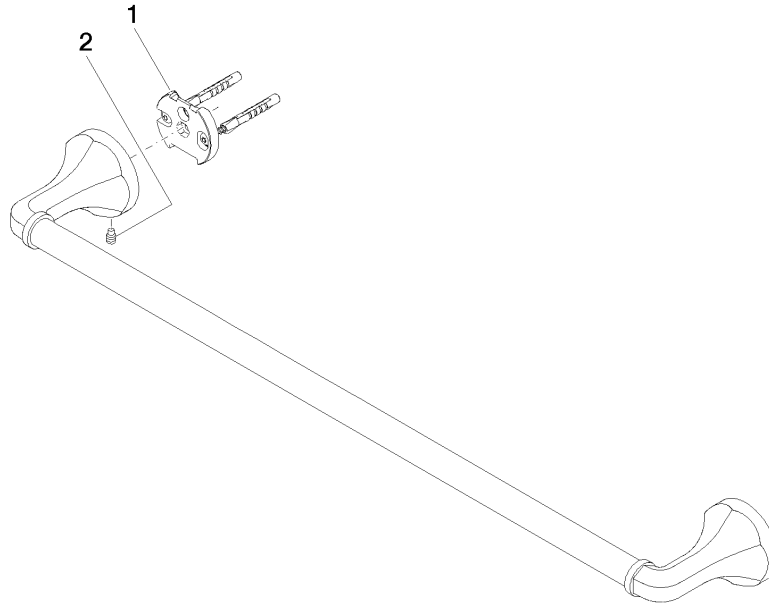

83 060 361

- gauge 600 mm
- width 660mm
- height 60 mm
- rosette Ø 60 mm
- 90mm projection

	Brushed Dark Platinum	83 060 361-99
	Chrome	83 060 361-00
	Brushed Platinum	83 060 361-06
	Platinum	83 060 361-08
	Durabrand (23kt Gold)	83 060 361-09
	Brushed Durabrand (23kt Gold)	83 060 361-28

Recommended miscellaneous

- MADISON Mounting for towel bar/tumbler mounting on two sides -** 12 358 970 90
- for towel bar mounting plus towel bar mounting on back.

83 060 361

mm [inches]

83 060 361

Spare parts list

No.	Item Number	Name	Quantity used	Delivery time
1	05 17 97 507 00 90	fixing set	2	2
2	04 31 11 140 00 90	pin	2	2