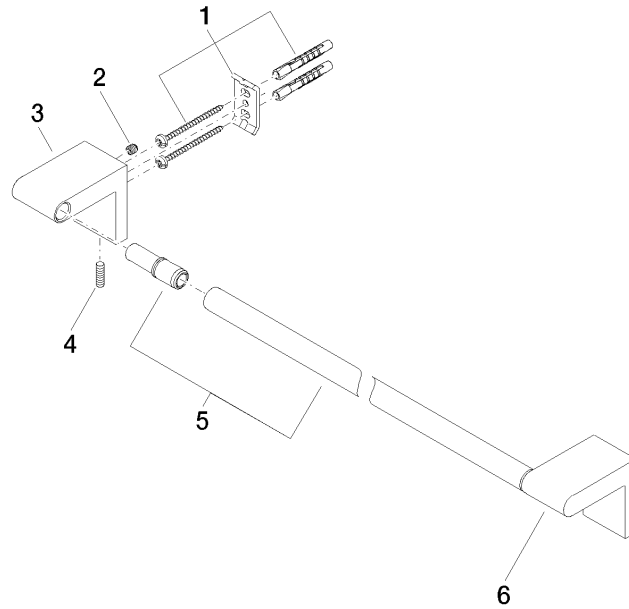

83 060 670 Product version from 4/1/2024

- gauge 600 mm
- width 645mm
- height 60 mm
- 73mm projection

Fits ELIO, ENO, LOT, MEM and TARA ULTRA

83 060 670 Product version from 4/1/2024

mm [inches]

Spare parts list

No.	Item Number	Name	Quantity used	Delivery time
1	05 17 20 736 00 90	fixing set	2	2
2	09 31 11 049 90	pin	2	2
3	08 17 67 502-00	holder	1	10
4	04 31 11 113 00 90	pin	2	2
5	90 28 22 652 00-00	holder	1	10
6	08 17 67 503-00	holder	1	10