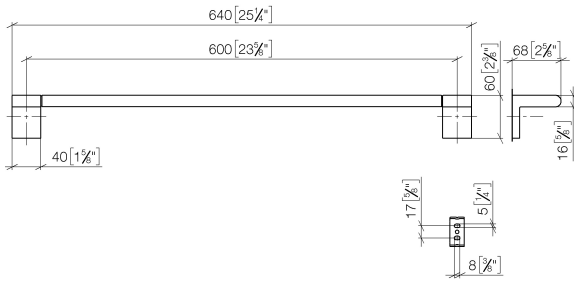

83 060 670 Product version from 4/1/2024

- gauge 600 mm
- width 645mm
- height 60 mm
- 73mm projection

Fits ELIO, ENO, LOT, MEM and TARA ULTRA

83 060 670 Product version from 4/1/2024

mm [inches]

Spare parts list

No.	Item Number	Name	Quantity used	Delivery time
1	05 17 20 736 00 90	fixing set	2	2
2	09 31 11 049 90	pin	2	2
3	08 17 67 502-00	holder	1	10
4	04 31 11 113 00 90	pin	2	2
5	90 28 22 652 00-00	holder	1	10
6	08 17 67 503-00	holder	1	10