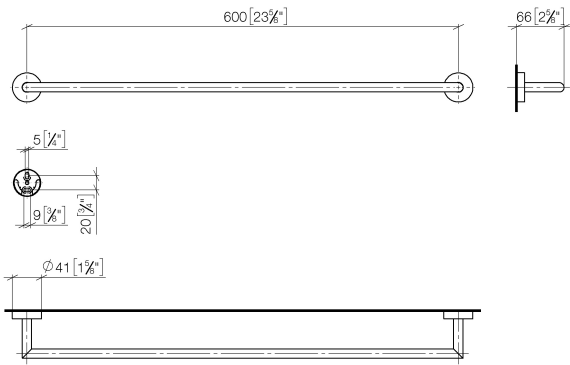

Towel bar - Dark Chrome

ENO

83 060 979

- gauge 600 mm
- width 640mm
- height 40 mm
- rosette Ø 40 mm
- 65mm projection

Fits ELIO, ENO, MEM, META SQUARE, SYNC and TARA ULTRA

Fits: ENO, SYNC, TARA ULTRA, META SQUARE

Towel bar - Dark Chrome

83 060 979

mm [inches]

83 060 979

Parts for other
finishes can be found
here: [Chrome](#)