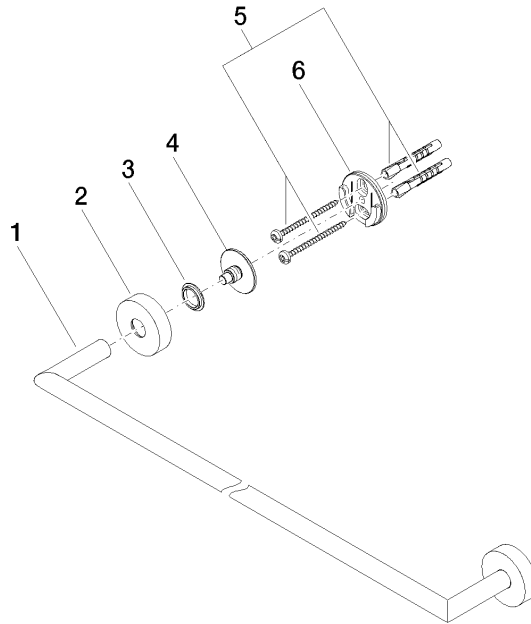

Towel bar - Brushed Durabronz (23kt Gold)

83 060 979 Product version from 7/1/2023

- gauge 600 mm
- width 640mm
- height 40 mm
- rosette Ø 40 mm
- 65mm projection

Fits ELIO, ENO, MEM, META SQUARE, SYNC and TARA ULTRA

Towel bar - Brushed Durabronz (23kt Gold)

83 060 979 Product version from 7/1/2023

mm [inches]

Towel bar - Brushed Durabronz (23kt Gold)

83 060 979 Product version from 7/1/2023

Parts for other finishes can be found here: [Chrome](#)

Spare parts list

| No. | Item Number | Name | Quantity used | Delivery time |
|-----|--------------------|------------|---------------|---------------|
| 1 | 05 28 22 622 00-28 | holder | 1 | 20 |
| 2 | 08 27 97 500-28 | rosette | 2 | 20 |
| 3 | 08 30 11 516 90 | ring | 2 | 2 |
| 4 | 08 17 97 560 90 | holder | 2 | 2 |
| 5 | 05 30 31 025 00 90 | fixing set | 2 | 2 |
| 6 | 08 17 97 501 07 | holder | 2 | 2 |