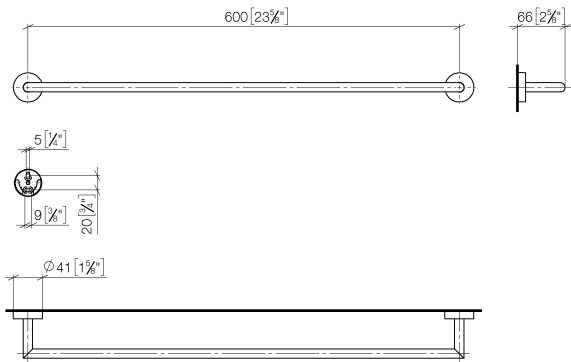

Towel bar - Brushed Durabronz (23kt Gold)

83 060 979 Product version from 7/1/2023

- gauge 600 mm
- width 640mm
- height 40 mm
- rosette Ø 40 mm
- 65mm projection

Fits ELIO, ENO, MEM, META SQUARE, SYNC and TARA ULTRA

Towel bar - Brushed Durabronz (23kt Gold)

83 060 979 Product version from 7/1/2023

mm [inches]

Towel bar - Brushed Durabronz (23kt Gold)

83 060 979 Product version from 7/1/2023

Parts for other finishes can be found here: [Chrome](#)