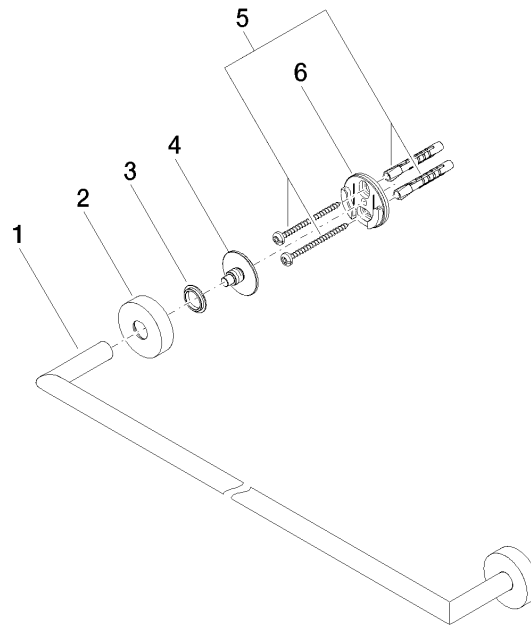

Towel bar - Matte Black

ENO

83 060 979

- gauge 600 mm
- width 640mm
- height 40 mm
- rosette Ø 40 mm
- 65mm projection

Fits ELIO, ENO, MEM, META SQUARE, SYNC and TARA ULTRA

Fits: ENO, SYNC, TARA ULTRA, META SQUARE

83 060 979

mm [inches]

83 060 979

Parts for other finishes can be found here: [Chrome](#)

Spare parts list

No.	Item Number	Name	Quantity used	Delivery time
1	05 28 22 622 00-33	holder	1	30
2	08 27 97 500-33	rosette	2	30
3	08 30 11 516 90	ring	2	2
4	08 17 97 560 90	holder	2	2
5	05 30 31 025 00 90	fixing set	2	2
6	08 17 97 501 07	holder	2	2