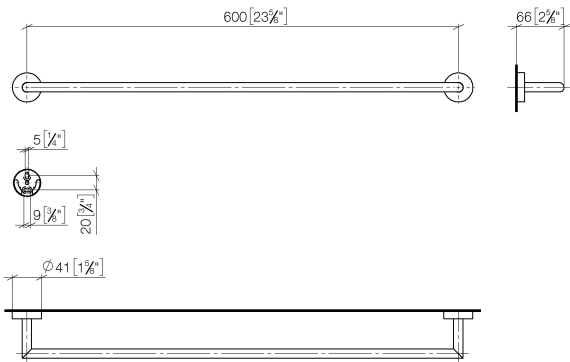

Towel bar - Matte Black

ENO

83 060 979

- gauge 600 mm
- width 640mm
- height 40 mm
- rosette Ø 40 mm
- 65mm projection

Fits ELIO, ENO, MEM, META SQUARE, SYNC and TARA ULTRA

Fits: ENO, SYNC, TARA ULTRA, META SQUARE

83 060 979

mm [inches]

83 060 979

Parts for other finishes can be found here: [Chrome](#)

Spare parts list

No.	Item Number	Name	Quantity used	Delivery time
1	05 28 22 622 00-33	holder	1	30
2	08 27 97 500-33	rosette	2	30
3	08 30 11 516 90	ring	2	2
4	08 17 97 560 90	holder	2	2
5	05 30 31 025 00 90	fixing set	2	2
6	08 17 97 501 07	holder	2	2