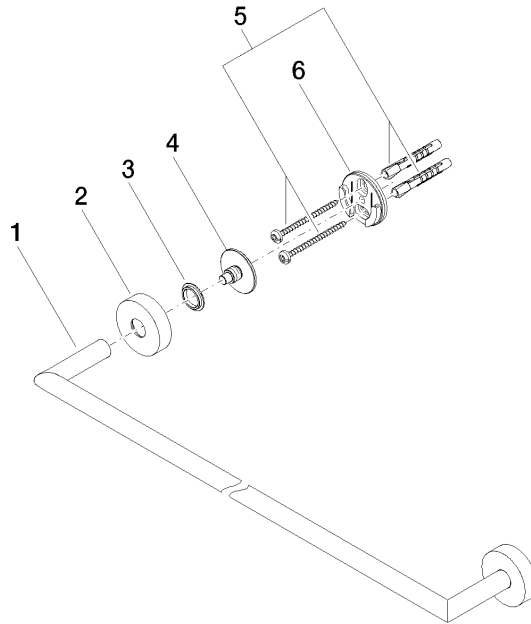

Towel bar - Brushed Champagne (22kt Gold)

ENO

83 060 979

- gauge 600 mm
- width 640mm
- height 40 mm
- rosette Ø 40 mm
- 65mm projection

Fits ELIO, ENO, MEM, META SQUARE, SYNC and TARA ULTRA

Fits: ENO, SYNC, TARA ULTRA, META SQUARE

83 060 979

mm [inches]

83 060 979

Parts for other finishes can be found here: [Chrome](#)

Spare parts list

No.	Item Number	Name	Quantity used	Delivery time
1	05 28 22 622 00-46	holder	1	60
2	08 27 97 500-46	rosette	2	30
3	08 30 11 516 90	ring	2	2
4	08 17 97 560 90	holder	2	2
5	05 30 31 025 00 90	fixing set	2	2
6	08 17 97 501 07	holder	2	2