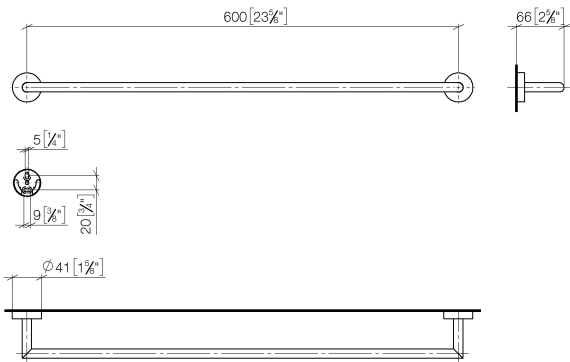

Towel bar - Brushed Champagne (22kt Gold)

ENO

83 060 979

- gauge 600 mm
- width 640mm
- height 40 mm
- rosette Ø 40 mm
- 65mm projection

Fits ELIO, ENO, MEM, META SQUARE, SYNC and TARA ULTRA

Fits: ENO, SYNC, TARA ULTRA, META SQUARE

83 060 979

mm [inches]

83 060 979

Parts for other finishes can be found here: [Chrome](#)

Spare parts list

No.	Item Number	Name	Quantity used	Delivery time
1	05 28 22 622 00-46	holder	1	60
2	08 27 97 500-46	rosette	2	30
3	08 30 11 516 90	ring	2	2
4	08 17 97 560 90	holder	2	2
5	05 30 31 025 00 90	fixing set	2	2
6	08 17 97 501 07	holder	2	2