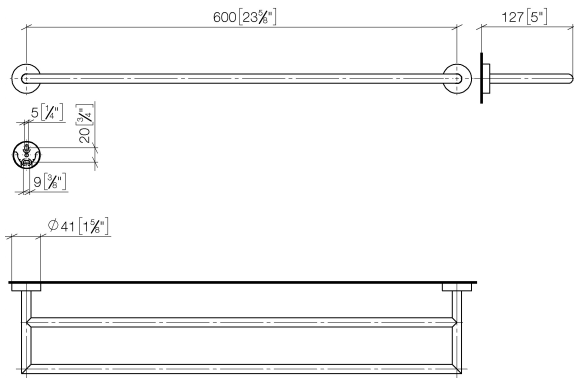

## Towel bar in two parts - Chrome

83 061 979 Product version from 7/1/2023

- gauge 600 mm
- width 640mm
- height 40 mm
- rosette Ø 40 mm
- 130mm projection

	Chrome	83 061 979-00
	Brushed Platinum	83 061 979-06
	Dark Chrome	83 061 979-19
	Light Gold	83 061 979-26
	Brushed Light Gold	83 061 979-27
	Matte Black	83 061 979-33
	Brushed Bronze	83 061 979-42
	Brushed Champagne (22kt Gold)	83 061 979-46
	Champagne (22kt Gold)	83 061 979-47
	Brushed Chrome	83 061 979-93
	Brushed Dark Platinum	83 061 979-99

## Towel bar in two parts - Chrome

83 061 979 Product version from 7/1/2023

mm[inches]