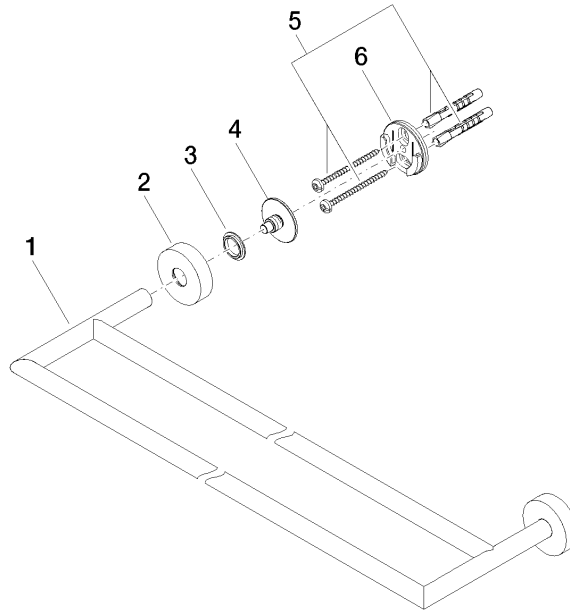

## Towel bar in two parts - Chrome

83 061 979 Product version from 7/1/2023

- gauge 600 mm
- width 640mm
- height 40 mm
- rosette Ø 40 mm
- 130mm projection

	Chrome	83 061 979-00
	Brushed Platinum	83 061 979-06
	Dark Chrome	83 061 979-19
	Light Gold	83 061 979-26
	Brushed Light Gold	83 061 979-27
	Matte Black	83 061 979-33
	Brushed Bronze	83 061 979-42
	Brushed Champagne (22kt Gold)	83 061 979-46
	Champagne (22kt Gold)	83 061 979-47
	Brushed Chrome	83 061 979-93
	Brushed Dark Platinum	83 061 979-99

## Towel bar in two parts - Chrome

83 061 979 Product version from 7/1/2023

mm[inches]

## Towel bar in two parts - Chrome

83 061 979 Product version from 7/1/2023

Parts for other finishes can be found here: [Brushed](#) [Platinum](#)

### Spare parts list

No.	Item Number	Name	Quantity used	Delivery time
1	05 28 22 622 01-00	holder	1	10
2	08 27 97 500-00	rosette	2	10
3	08 30 11 516 90	ring	2	2
4	08 17 97 560 90	holder	2	2
5	05 30 31 025 00 90	fixing set	2	2
6	08 17 97 501 07	holder	2	2