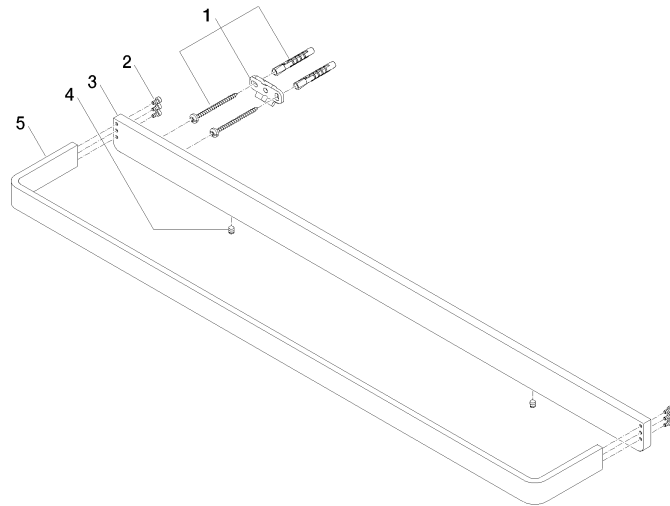

LULU Towel bar - Brushed Platinum

LULU

83 070 710

- gauge 400 mm
- width 704mm
- height 35 mm
- 100mm projection

	Brushed Platinum	83 070 710-06
	Chrome	83 070 710-00

83 070 710

mm [inches]
M 1:10

83 070 710

Parts for other finishes can be found here: [Chrome](#)

Spare parts list

No.	Item Number	Name	Quantity used	Delivery time
1	05 17 20 717 00 90	fixing set	2	2
2	90 30 30 059 00 90	screw	2	2
3	08 17 71 501-06	holder	1	60
4	90 31 11 112 00 90	pin	2	2
5	08 17 71 551-06	holder	1	60