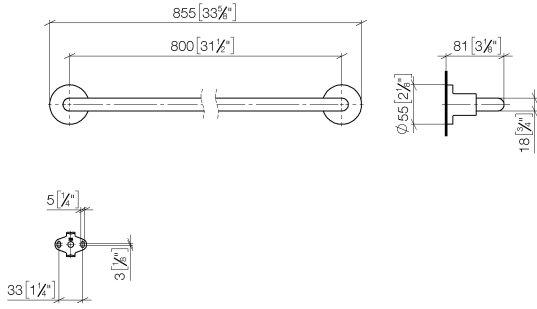

TARA Towel bar - Chrome

83 080 892 Product version from 4/1/2024

- gauge 800 mm
- width 855mm
- height 55 mm
- rosette Ø 55 mm
- 81mm projection

Fits TARA

	Chrome	83 080 892-00
	Brushed Platinum	83 080 892-06
	Platinum	83 080 892-08
	Dark Chrome	83 080 892-19
	Brushed Durabronze (23kt Gold)	83 080 892-28
	Matte Black	83 080 892-33
	Brushed Bronze	83 080 892-42
	Brushed Champagne (22kt Gold)	83 080 892-46
	Champagne (22kt Gold)	83 080 892-47
	Brushed Chrome	83 080 892-93
	Brushed Dark Platinum	83 080 892-99

TARA Towel bar - Chrome

83 080 892 Product version from 4/1/2024

mm [inches]

TARA Towel bar - Chrome

83 080 892 Product version from 4/1/2024

Parts for other
finishes can be found
here: Brushed
Platinum

Spare parts list

No.	Item Number	Name	Quantity used	Delivery time
1	05 28 22 590 00-00	bar	1	10
2	08 17 89 505-00	holder	2	10
3	04 31 11 113 00 90	pin	2	2
4	09 30 11 046 90	disc	2	2
5	09 30 30 071 90	screw	2	2
6	05 17 20 739 00 90	fixing set	2	2