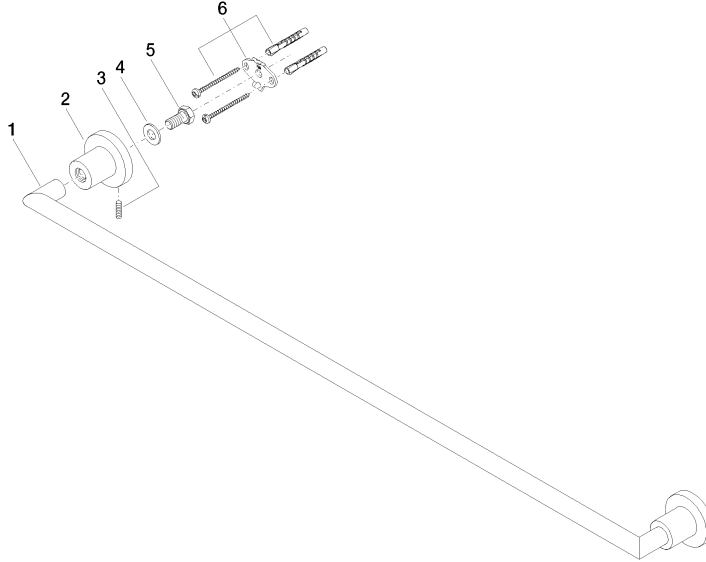

TARA Towel bar - Chrome

83 080 892 Product version from 4/1/2024

- gauge 800 mm
- width 855mm
- height 55 mm
- rosette Ø 55 mm
- 81mm projection

Fits TARA

	Chrome	83 080 892-00
	Brushed Platinum	83 080 892-06
	Platinum	83 080 892-08
	Dark Chrome	83 080 892-19
	Brushed Durabronze (23kt Gold)	83 080 892-28
	Matte Black	83 080 892-33
	Brushed Bronze	83 080 892-42
	Brushed Champagne (22kt Gold)	83 080 892-46
	Champagne (22kt Gold)	83 080 892-47
	Brushed Chrome	83 080 892-93
	Brushed Dark Platinum	83 080 892-99

TARA Towel bar - Chrome

83 080 892 Product version from 4/1/2024

mm [inches]

TARA Towel bar - Chrome

83 080 892 Product version from 4/1/2024

Parts for other
finishes can be found
here: Brushed
Platinum

Spare parts list

No.	Item Number	Name	Quantity used	Delivery time
1	05 28 22 590 00-00	bar	1	10
2	08 17 89 505-00	holder	2	10
3	04 31 11 113 00 90	pin	2	2
4	09 30 11 046 90	disc	2	2
5	09 30 30 071 90	screw	2	2
6	05 17 20 739 00 90	fixing set	2	2