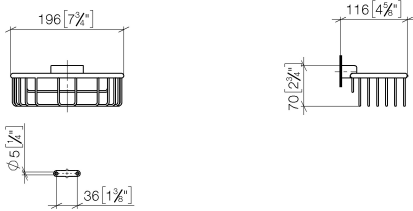

**Shower basket for wall mounting - Chrome**

MADISON

83 290 970

- width 200mm
- height 70 mm
- 115mm projection

Fits: MADISON, MEM, TARA, CL.1, LISSÉ,  
VAIA, META, CYO

	Chrome	83 290 970-00
	Brushed Platinum	83 290 970-06
	Platinum	83 290 970-08
	Durabress (23kt Gold)	83 290 970-09
	Dark Chrome	83 290 970-19
	Light Gold	83 290 970-26
	Brushed Light Gold	83 290 970-27
	Brushed Durabress (23kt Gold)	83 290 970-28
	Matte Black	83 290 970-33
	Brushed Bronze	83 290 970-42
	Brushed Champagne (22kt Gold)	83 290 970-46
	Champagne (22kt Gold)	83 290 970-47
	Brushed Chrome	83 290 970-93
	Brushed Dark Platinum	83 290 970-99

# Shower basket for wall mounting - Chrome

MADISON

83 290 970

mm [inches]

83 290 970

**Product version from 10/1/2023**

Parts for other finishes can be found here: [Brushed](#)  
[Platinum](#)