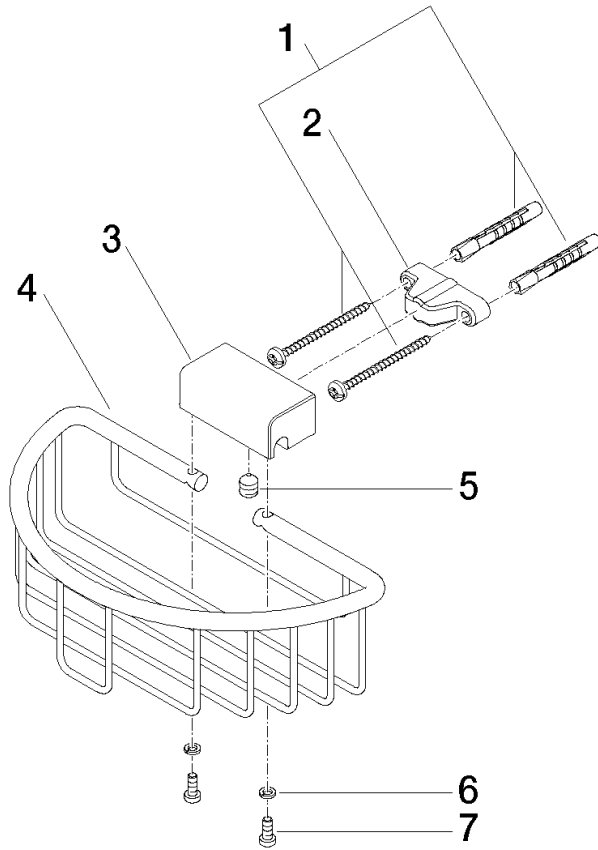

**Shower basket for wall mounting - Chrome**

MADISON

83 290 970

- width 200mm
- height 70 mm
- 115mm projection

Fits: MADISON, MEM, TARA, CL.1, LISSÉ,  
VAIA, META, CYO

	Chrome	83 290 970-00
	Brushed Platinum	83 290 970-06
	Platinum	83 290 970-08
	Durabress (23kt Gold)	83 290 970-09
	Dark Chrome	83 290 970-19
	Light Gold	83 290 970-26
	Brushed Light Gold	83 290 970-27
	Brushed Durabress (23kt Gold)	83 290 970-28
	Matte Black	83 290 970-33
	Brushed Bronze	83 290 970-42
	Brushed Champagne (22kt Gold)	83 290 970-46
	Champagne (22kt Gold)	83 290 970-47
	Brushed Chrome	83 290 970-93
	Brushed Dark Platinum	83 290 970-99

# Shower basket for wall mounting - Chrome

MADISON

83 290 970

mm [inches]

83 290 970

**Product version from 10/1/2023**

Parts for other finishes can be found here: [Brushed](#)  
[Platinum](#)

#### Product version from 10/1/2023

No.	Item Number	Name	Quantity used	Delivery time
	05 30 31 025 00 90	fixing set	9	2