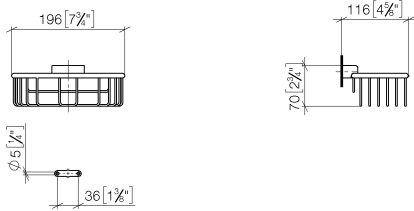

Shower basket for wall mounting - Platinum

MADISON

83 290 970 Product version from 10/1/2023

- width 200mm
- height 70 mm
- 115mm projection

Fits: MADISON, MEM, TARA, CL.1, LISSÉ,
VAIA, META, CYO

	Platinum	83 290 970-08
	Chrome	83 290 970-00
	Brushed Platinum	83 290 970-06
	Durabross (23kt Gold)	83 290 970-09
	Dark Chrome	83 290 970-19
	Light Gold	83 290 970-26
	Brushed Light Gold	83 290 970-27
	Brushed Durabross (23kt Gold)	83 290 970-28
	Matte Black	83 290 970-33
	Brushed Bronze	83 290 970-42
	Brushed Champagne (22kt Gold)	83 290 970-46
	Champagne (22kt Gold)	83 290 970-47
	Brushed Chrome	83 290 970-93
	Brushed Dark Platinum	83 290 970-99

83 290 970 Product version from 10/1/2023

mm [inches]

83 290 970 Product version from 10/1/2023

Parts for other finishes can be found here: [Chrome](#)

Spare parts list

No.	Item Number	Name	Quantity used	Delivery time
1	05 30 31 025 00 90	fixing set	1	2
2	09 17 20 030 90	holder	1	2
3	08 17 30 501-08	holder	1	40
4	08 18 90 907-08	basket	1	60
5	09 31 11 002 90	pin	1	2
6	90 30 11 029 00 90	disc	2	2
7	09 30 30 054 90	screw	2	2