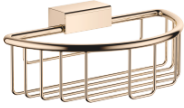

**Shower basket for wall mounting - Light Gold**

MADISON

83 290 970

- width 200mm
- height 70 mm
- 115mm projection

Fits: MADISON, MEM, TARA, CL.1, LISSÉ,  
VAIA, META, CYO

	Light Gold	83 290 970-26
	Chrome	83 290 970-00
	Brushed Platinum	83 290 970-06
	Platinum	83 290 970-08
	Durabrace (23kt Gold)	83 290 970-09
	Dark Chrome	83 290 970-19
	Brushed Light Gold	83 290 970-27
	Brushed Durabrace (23kt Gold)	83 290 970-28
	Matte Black	83 290 970-33
	Brushed Bronze	83 290 970-42
	Brushed Champagne (22kt Gold)	83 290 970-46
	Champagne (22kt Gold)	83 290 970-47
	Brushed Chrome	83 290 970-93
	Brushed Dark Platinum	83 290 970-99

# Shower basket for wall mounting - Light Gold

MADISON

83 290 970

mm [inches]

83 290 970

**Product version from 10/1/2023**

Parts for other finishes can be found here: [Chrome](#)

## Shower basket for wall mounting - Light Gold

MADISON

83 290 970