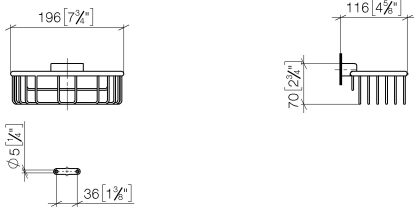

**Shower basket for wall mounting - Light Gold**

MADISON

83 290 970

- width 200mm
- height 70 mm
- 115mm projection

Fits: MADISON, MEM, TARA, CL.1, LISSÉ,  
VAIA, META, CYO

	Light Gold	83 290 970-26
	Chrome	83 290 970-00
	Brushed Platinum	83 290 970-06
	Platinum	83 290 970-08
	Durabrace (23kt Gold)	83 290 970-09
	Dark Chrome	83 290 970-19
	Brushed Light Gold	83 290 970-27
	Brushed Durabrace (23kt Gold)	83 290 970-28
	Matte Black	83 290 970-33
	Brushed Bronze	83 290 970-42
	Brushed Champagne (22kt Gold)	83 290 970-46
	Champagne (22kt Gold)	83 290 970-47
	Brushed Chrome	83 290 970-93
	Brushed Dark Platinum	83 290 970-99

# Shower basket for wall mounting - Light Gold

MADISON

83 290 970

mm [inches]

83 290 970

**Product version from 10/1/2023**

Parts for other finishes can be found here: [Chrome](#)