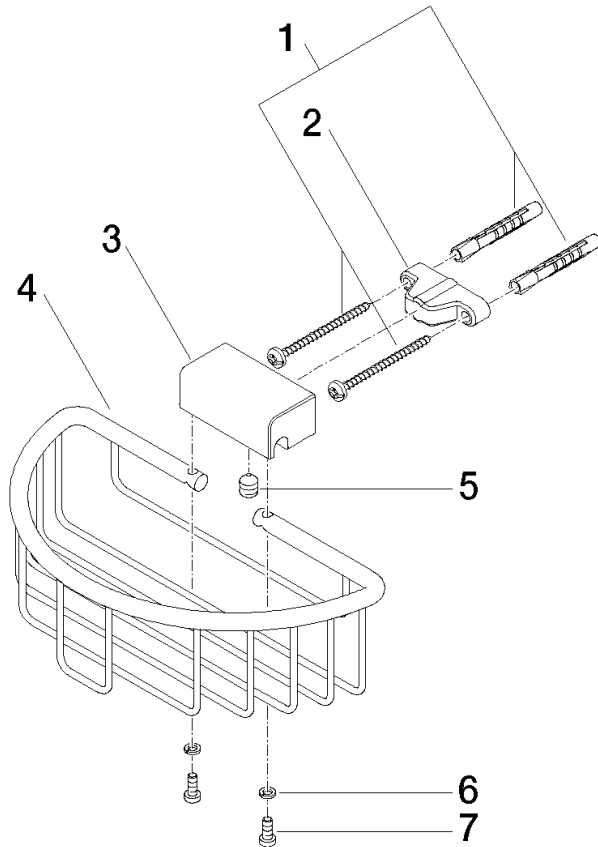

**Shower basket for wall mounting - Light Gold**

MADISON

83 290 970

- width 200mm
- height 70 mm
- 115mm projection

Fits: MADISON, MEM, TARA, CL.1, LISSÉ,  
VAIA, META, CYO

	Light Gold	83 290 970-26
	Chrome	83 290 970-00
	Brushed Platinum	83 290 970-06
	Platinum	83 290 970-08
	Durabrace (23kt Gold)	83 290 970-09
	Dark Chrome	83 290 970-19
	Brushed Light Gold	83 290 970-27
	Brushed Durabrace (23kt Gold)	83 290 970-28
	Matte Black	83 290 970-33
	Brushed Bronze	83 290 970-42
	Brushed Champagne (22kt Gold)	83 290 970-46
	Champagne (22kt Gold)	83 290 970-47
	Brushed Chrome	83 290 970-93
	Brushed Dark Platinum	83 290 970-99

# Shower basket for wall mounting - Light Gold

MADISON

83 290 970

mm [inches]

83 290 970

**Product version from 10/1/2023**

Parts for other finishes can be found here: [Chrome](#)

#### Product version from 10/1/2023

No.	Item Number	Name	Quantity used	Delivery time
	05 30 31 025 00 90	fixing set	9	2