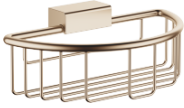

Shower basket for wall mounting - Brushed Light Gold

MADISON

83 290 970

- width 200mm
- height 70 mm
- 115mm projection

Fits: MADISON, MEM, TARA, CL.1, LISSÉ,
VAIA, META, CYO

	Brushed Light Gold	83 290 970-27
	Chrome	83 290 970-00
	Brushed Platinum	83 290 970-06
	Platinum	83 290 970-08
	Durabronze (23kt Gold)	83 290 970-09
	Dark Chrome	83 290 970-19
	Light Gold	83 290 970-26
	Brushed Durabronze (23kt Gold)	83 290 970-28
	Matte Black	83 290 970-33
	Brushed Bronze	83 290 970-42
	Brushed Champagne (22kt Gold)	83 290 970-46
	Champagne (22kt Gold)	83 290 970-47
	Brushed Chrome	83 290 970-93
	Brushed Dark Platinum	83 290 970-99

Shower basket for wall mounting - Brushed Light Gold

MADISON

83 290 970

mm [inches]

83 290 970

Product version from 10/1/2023

Parts for other finishes can be found here: [Chrome](#)

Shower basket for wall mounting - Brushed Light Gold