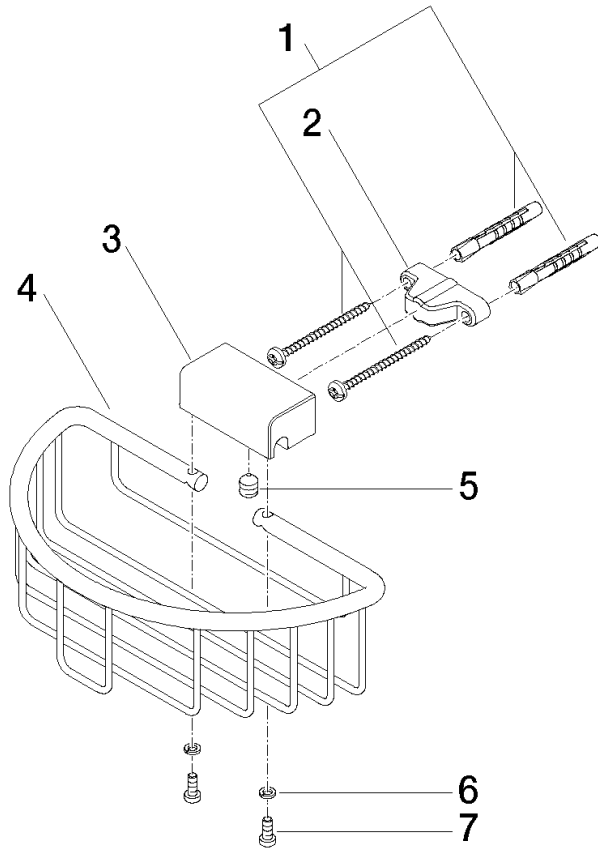

Shower basket for wall mounting - Brushed Light Gold

MADISON

83 290 970

- width 200mm
- height 70 mm
- 115mm projection

Fits: MADISON, MEM, TARA, CL.1, LISSÉ,
VAIA, META, CYO

	Brushed Light Gold	83 290 970-27
	Chrome	83 290 970-00
	Brushed Platinum	83 290 970-06
	Platinum	83 290 970-08
	Durabronze (23kt Gold)	83 290 970-09
	Dark Chrome	83 290 970-19
	Light Gold	83 290 970-26
	Brushed Durabronze (23kt Gold)	83 290 970-28
	Matte Black	83 290 970-33
	Brushed Bronze	83 290 970-42
	Brushed Champagne (22kt Gold)	83 290 970-46
	Champagne (22kt Gold)	83 290 970-47
	Brushed Chrome	83 290 970-93
	Brushed Dark Platinum	83 290 970-99

Shower basket for wall mounting - Brushed Light Gold

MADISON

83 290 970

mm [inches]

83 290 970

Product version from 10/1/2023

Parts for other finishes can be found here: [Chrome](#)

Shower basket for wall mounting - Brushed Light Gold

MADISON

83 290 970

Spare parts list

Product version from 10/1/2023

No.	Item Number	Name	Quantity used	Delivery time
	05 30 31 025 00 90	fixing set	9	2