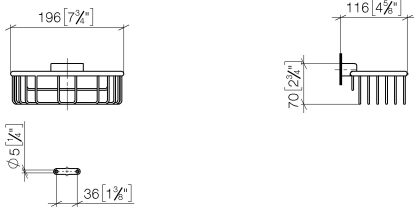

Shower basket for wall mounting - Brushed Light Gold

MADISON

83 290 970

- width 200mm
- height 70 mm
- 115mm projection

Fits: MADISON, MEM, TARA, CL.1, LISSÉ,
VAIA, META, CYO

	Brushed Light Gold	83 290 970-27
	Chrome	83 290 970-00
	Brushed Platinum	83 290 970-06
	Platinum	83 290 970-08
	Durabronze (23kt Gold)	83 290 970-09
	Dark Chrome	83 290 970-19
	Light Gold	83 290 970-26
	Brushed Durabronze (23kt Gold)	83 290 970-28
	Matte Black	83 290 970-33
	Brushed Bronze	83 290 970-42
	Brushed Champagne (22kt Gold)	83 290 970-46
	Champagne (22kt Gold)	83 290 970-47
	Brushed Chrome	83 290 970-93
	Brushed Dark Platinum	83 290 970-99

Shower basket for wall mounting - Brushed Light Gold

MADISON

83 290 970

mm [inches]

83 290 970

Product version from 10/1/2023

Parts for other finishes can be found here: [Chrome](#)

Shower basket for wall mounting - Brushed Light Gold

MADISON

83 290 970

Spare parts list

Product version from 10/1/2023

No.	Item Number	Name	Quantity used	Delivery time
	05 30 31 025 00 90	fixing set	9	2