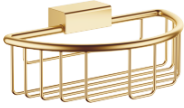

Shower basket for wall mounting - Brushed Durabronze (23kt Gold)

MADISON

83 290 970

- width 200mm
- height 70 mm
- 115mm projection

Fits: MADISON, MEM, TARA, CL.1, LISSÉ,
VAIA, META, CYO

	Brushed Durabronze (23kt Gold)	83 290 970-28
	Chrome	83 290 970-00
	Brushed Platinum	83 290 970-06
	Platinum	83 290 970-08
	Durabronze (23kt Gold)	83 290 970-09
	Dark Chrome	83 290 970-19
	Light Gold	83 290 970-26
	Brushed Light Gold	83 290 970-27
	Matte Black	83 290 970-33
	Brushed Bronze	83 290 970-42
	Brushed Champagne (22kt Gold)	83 290 970-46
	Champagne (22kt Gold)	83 290 970-47
	Brushed Chrome	83 290 970-93
	Brushed Dark Platinum	83 290 970-99

Shower basket for wall mounting - Brushed Durabronz (23kt Gold)

MADISON

83 290 970

mm [inches]

83 290 970

Product version from 10/1/2023

Parts for other finishes can be found here: [Chrome](#)

Shower basket for wall mounting - Brushed Durabrass (23kt Gold)