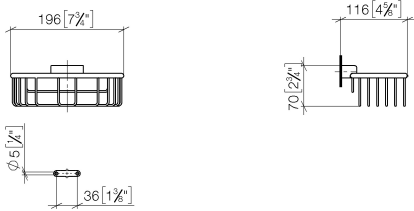

Shower basket for wall mounting - Brushed Durabronze (23kt Gold)

MADISON

83 290 970

- width 200mm
- height 70 mm
- 115mm projection

Fits: MADISON, MEM, TARA, CL.1, LISSÉ,
VAIA, META, CYO

	Brushed Durabronze (23kt Gold)	83 290 970-28
	Chrome	83 290 970-00
	Brushed Platinum	83 290 970-06
	Platinum	83 290 970-08
	Durabronze (23kt Gold)	83 290 970-09
	Dark Chrome	83 290 970-19
	Light Gold	83 290 970-26
	Brushed Light Gold	83 290 970-27
	Matte Black	83 290 970-33
	Brushed Bronze	83 290 970-42
	Brushed Champagne (22kt Gold)	83 290 970-46
	Champagne (22kt Gold)	83 290 970-47
	Brushed Chrome	83 290 970-93
	Brushed Dark Platinum	83 290 970-99

Shower basket for wall mounting - Brushed Durabronz (23kt Gold)

MADISON

83 290 970

mm [inches]

83 290 970

Product version from 10/1/2023

Parts for other finishes can be found here: [Chrome](#)

Shower basket for wall mounting - Brushed Durabrass (23kt Gold)

MADISON

83 290 970

Spare parts list

Product version from 10/1/2023

No.	Item Number	Name	Quantity used	Delivery time
	05 30 31 025 00 90	fixing set	9	2