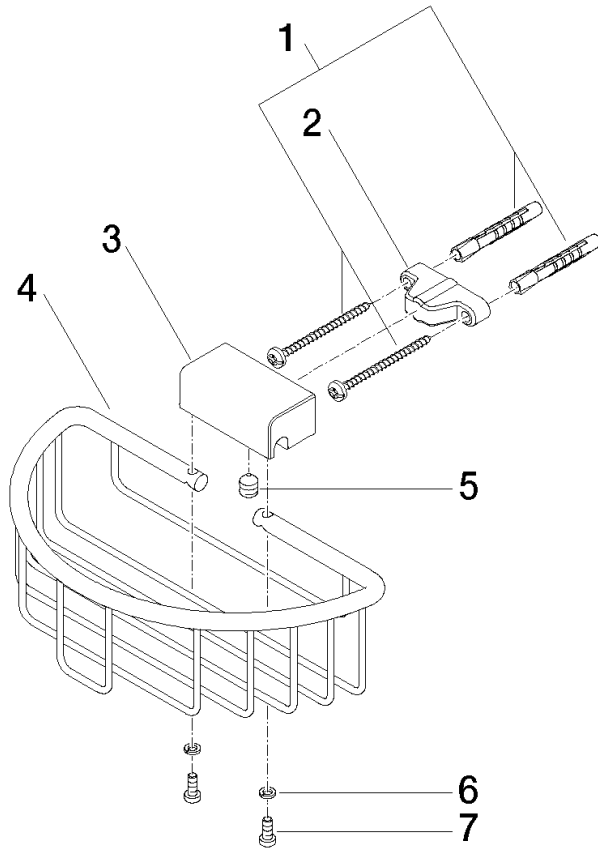

Shower basket for wall mounting - Brushed Durabronze (23kt Gold)

MADISON

83 290 970

- width 200mm
- height 70 mm
- 115mm projection

Fits: MADISON, MEM, TARA, CL.1, LISSÉ,
VAIA, META, CYO

	Brushed Durabronze (23kt Gold)	83 290 970-28
	Chrome	83 290 970-00
	Brushed Platinum	83 290 970-06
	Platinum	83 290 970-08
	Durabronze (23kt Gold)	83 290 970-09
	Dark Chrome	83 290 970-19
	Light Gold	83 290 970-26
	Brushed Light Gold	83 290 970-27
	Matte Black	83 290 970-33
	Brushed Bronze	83 290 970-42
	Brushed Champagne (22kt Gold)	83 290 970-46
	Champagne (22kt Gold)	83 290 970-47
	Brushed Chrome	83 290 970-93
	Brushed Dark Platinum	83 290 970-99

Shower basket for wall mounting - Brushed Durabronz (23kt Gold)

MADISON

83 290 970

mm [inches]

83 290 970

Product version from 10/1/2023

Parts for other finishes can be found here: [Chrome](#)

Shower basket for wall mounting - Brushed Durabrass (23kt Gold)

MADISON

83 290 970

Spare parts list

Product version from 10/1/2023

No.	Item Number	Name	Quantity used	Delivery time
	05 30 31 025 00 90	fixing set	9	2