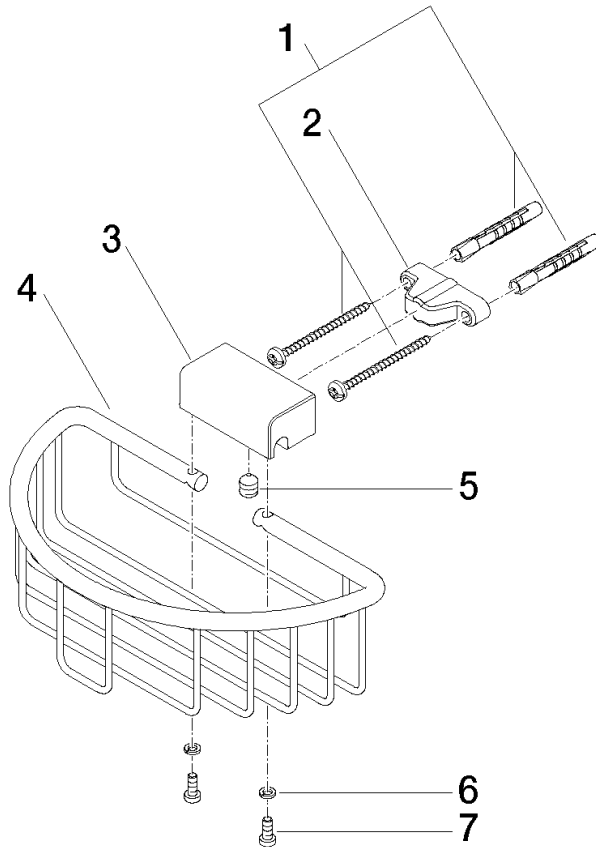

**Shower basket for wall mounting - Brushed Bronze**

MADISON

83 290 970

- width 200mm
- height 70 mm
- 115mm projection

Fits: MADISON, MEM, TARA, CL.1, LISSÉ,  
VAIA, META, CYO

	Brushed Bronze	83 290 970-42
	Chrome	83 290 970-00
	Brushed Platinum	83 290 970-06
	Platinum	83 290 970-08
	Durabronze (23kt Gold)	83 290 970-09
	Dark Chrome	83 290 970-19
	Light Gold	83 290 970-26
	Brushed Light Gold	83 290 970-27
	Brushed Durabronze (23kt Gold)	83 290 970-28
	Matte Black	83 290 970-33
	Brushed Champagne (22kt Gold)	83 290 970-46
	Champagne (22kt Gold)	83 290 970-47
	Brushed Chrome	83 290 970-93
	Brushed Dark Platinum	83 290 970-99

83 290 970

mm [inches]

83 290 970

**Product version from 10/1/2023**

Parts for other finishes can be found here: [Chrome](#)

#### Product version from 10/1/2023

No.	Item Number	Name	Quantity used	Delivery time
	05 30 31 025 00 90	fixing set	9	2