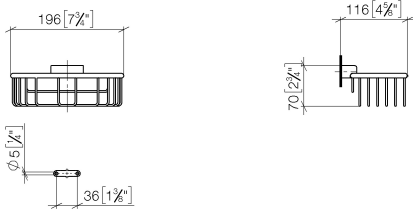

**Shower basket for wall mounting - Brushed Bronze**

MADISON

83 290 970

- width 200mm
- height 70 mm
- 115mm projection

Fits: MADISON, MEM, TARA, CL.1, LISSÉ,  
VAIA, META, CYO

	Brushed Bronze	83 290 970-42
	Chrome	83 290 970-00
	Brushed Platinum	83 290 970-06
	Platinum	83 290 970-08
	Durabronze (23kt Gold)	83 290 970-09
	Dark Chrome	83 290 970-19
	Light Gold	83 290 970-26
	Brushed Light Gold	83 290 970-27
	Brushed Durabronze (23kt Gold)	83 290 970-28
	Matte Black	83 290 970-33
	Brushed Champagne (22kt Gold)	83 290 970-46
	Champagne (22kt Gold)	83 290 970-47
	Brushed Chrome	83 290 970-93
	Brushed Dark Platinum	83 290 970-99

83 290 970

mm [inches]

83 290 970

**Product version from 10/1/2023**

Parts for other finishes can be found here: [Chrome](#)