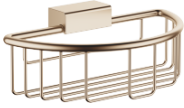

**Shower basket for wall mounting - Brushed Champagne (22kt Gold)**

MADISON

83 290 970

- width 200mm
- height 70 mm
- 115mm projection

Fits: MADISON, MEM, TARA, CL.1, LISSÉ,  
VAIA, META, CYO

	Brushed Champagne (22kt Gold)	83 290 970-46
	Chrome	83 290 970-00
	Brushed Platinum	83 290 970-06
	Platinum	83 290 970-08
	Durabrand (23kt Gold)	83 290 970-09
	Dark Chrome	83 290 970-19
	Light Gold	83 290 970-26
	Brushed Light Gold	83 290 970-27
	Brushed Durabrand (23kt Gold)	83 290 970-28
	Matte Black	83 290 970-33
	Brushed Bronze	83 290 970-42
	Champagne (22kt Gold)	83 290 970-47
	Brushed Chrome	83 290 970-93
	Brushed Dark Platinum	83 290 970-99

# Shower basket for wall mounting - Brushed Champagne (22kt Gold)

MADISON

83 290 970

mm [inches]

83 290 970

**Product version from 10/1/2023**

Parts for other finishes can be found here: [Chrome](#)

Shower basket for wall mounting - Brushed Champagne (22kt Gold)