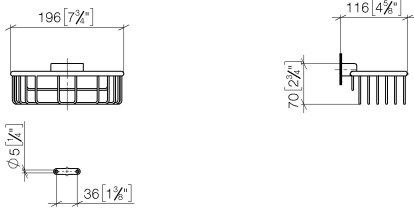

**Shower basket for wall mounting - Brushed Champagne (22kt Gold)**

MADISON

83 290 970

- width 200mm
- height 70 mm
- 115mm projection

Fits: MADISON, MEM, TARA, CL.1, LISSÉ,  
VAIA, META, CYO

	Brushed Champagne (22kt Gold)	83 290 970-46
	Chrome	83 290 970-00
	Brushed Platinum	83 290 970-06
	Platinum	83 290 970-08
	Durabrand (23kt Gold)	83 290 970-09
	Dark Chrome	83 290 970-19
	Light Gold	83 290 970-26
	Brushed Light Gold	83 290 970-27
	Brushed Durabrand (23kt Gold)	83 290 970-28
	Matte Black	83 290 970-33
	Brushed Bronze	83 290 970-42
	Champagne (22kt Gold)	83 290 970-47
	Brushed Chrome	83 290 970-93
	Brushed Dark Platinum	83 290 970-99

# Shower basket for wall mounting - Brushed Champagne (22kt Gold)

MADISON

83 290 970

mm [inches]

83 290 970

**Product version from 10/1/2023**

Parts for other finishes can be found here: [Chrome](#)

Shower basket for wall mounting - Brushed Champagne (22kt Gold)

MADISON

83 290 970

**Spare parts list**

**Product version from 10/1/2023**

No.	Item Number	Name	Quantity used	Delivery time
	05 30 31 025 00 90	fixing set	9	2