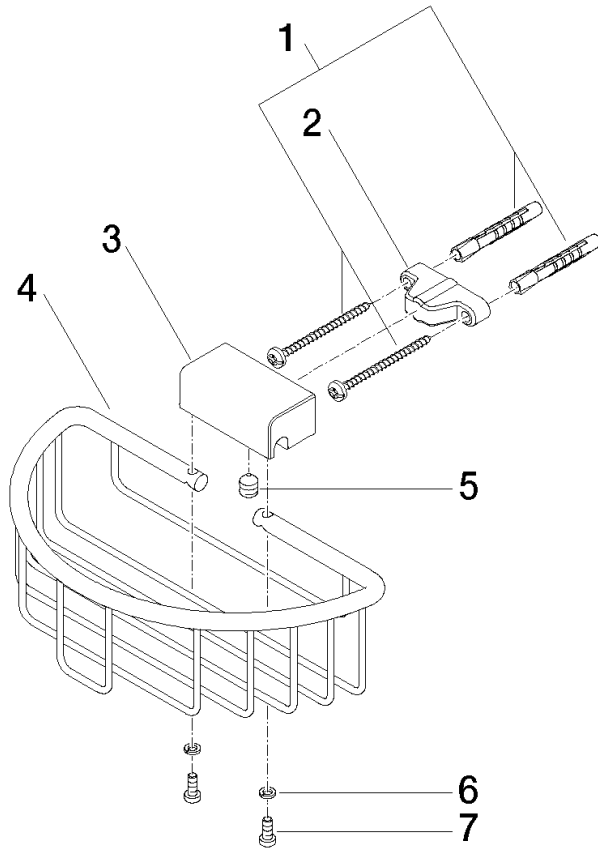

**Shower basket for wall mounting - Brushed Champagne (22kt Gold)**

MADISON

83 290 970

- width 200mm
- height 70 mm
- 115mm projection

Fits: MADISON, MEM, TARA, CL.1, LISSÉ,  
VAIA, META, CYO

	Brushed Champagne (22kt Gold)	83 290 970-46
	Chrome	83 290 970-00
	Brushed Platinum	83 290 970-06
	Platinum	83 290 970-08
	Durabrand (23kt Gold)	83 290 970-09
	Dark Chrome	83 290 970-19
	Light Gold	83 290 970-26
	Brushed Light Gold	83 290 970-27
	Brushed Durabrand (23kt Gold)	83 290 970-28
	Matte Black	83 290 970-33
	Brushed Bronze	83 290 970-42
	Champagne (22kt Gold)	83 290 970-47
	Brushed Chrome	83 290 970-93
	Brushed Dark Platinum	83 290 970-99

# Shower basket for wall mounting - Brushed Champagne (22kt Gold)

MADISON

83 290 970

mm [inches]

83 290 970

**Product version from 10/1/2023**

Parts for other finishes can be found here: [Chrome](#)

Shower basket for wall mounting - Brushed Champagne (22kt Gold)

MADISON

83 290 970

**Spare parts list**

**Product version from 10/1/2023**

No.	Item Number	Name	Quantity used	Delivery time
	05 30 31 025 00 90	fixing set	9	2