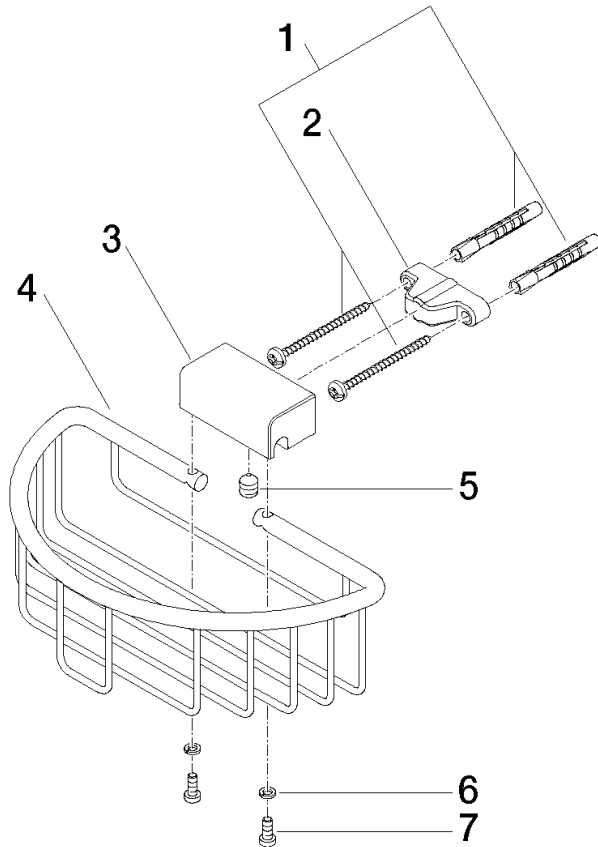

**Shower basket for wall mounting - Champagne (22kt Gold)**

MADISON

83 290 970

- width 200mm
- height 70 mm
- 115mm projection

Fits: MADISON, MEM, TARA, CL.1, LISSÉ,  
VAIA, META, CYO

	Champagne (22kt Gold)	83 290 970-47
	Chrome	83 290 970-00
	Brushed Platinum	83 290 970-06
	Platinum	83 290 970-08
	Durabrand (23kt Gold)	83 290 970-09
	Dark Chrome	83 290 970-19
	Light Gold	83 290 970-26
	Brushed Light Gold	83 290 970-27
	Brushed Durabrand (23kt Gold)	83 290 970-28
	Matte Black	83 290 970-33
	Brushed Bronze	83 290 970-42
	Brushed Champagne (22kt Gold)	83 290 970-46
	Brushed Chrome	83 290 970-93
	Brushed Dark Platinum	83 290 970-99

# Shower basket for wall mounting - Champagne (22kt Gold)

MADISON

83 290 970

mm [inches]

83 290 970

**Product version from 10/1/2023**

Parts for other finishes can be found here: [Chrome](#)

Shower basket for wall mounting - Champagne (22kt Gold)

MADISON

83 290 970

**Spare parts list**

**Product version from 10/1/2023**

No.	Item Number	Name	Quantity used	Delivery time
	05 30 31 025 00 90	fixing set	9	2