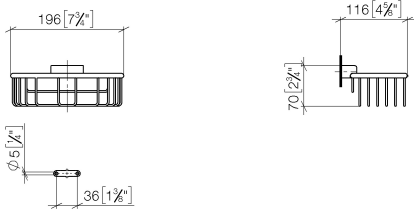

**Shower basket for wall mounting - Champagne (22kt Gold)**

MADISON

83 290 970

- width 200mm
- height 70 mm
- 115mm projection

Fits: MADISON, MEM, TARA, CL.1, LISSÉ,  
VAIA, META, CYO

	Champagne (22kt Gold)	83 290 970-47
	Chrome	83 290 970-00
	Brushed Platinum	83 290 970-06
	Platinum	83 290 970-08
	Durabrand (23kt Gold)	83 290 970-09
	Dark Chrome	83 290 970-19
	Light Gold	83 290 970-26
	Brushed Light Gold	83 290 970-27
	Brushed Durabrand (23kt Gold)	83 290 970-28
	Matte Black	83 290 970-33
	Brushed Bronze	83 290 970-42
	Brushed Champagne (22kt Gold)	83 290 970-46
	Brushed Chrome	83 290 970-93
	Brushed Dark Platinum	83 290 970-99

# Shower basket for wall mounting - Champagne (22kt Gold)

MADISON

83 290 970

mm [inches]

83 290 970

**Product version from 10/1/2023**

Parts for other finishes can be found here: [Chrome](#)

Shower basket for wall mounting - Champagne (22kt Gold)

MADISON

83 290 970

**Spare parts list**

**Product version from 10/1/2023**

No.	Item Number	Name	Quantity used	Delivery time
	05 30 31 025 00 90	fixing set	9	2