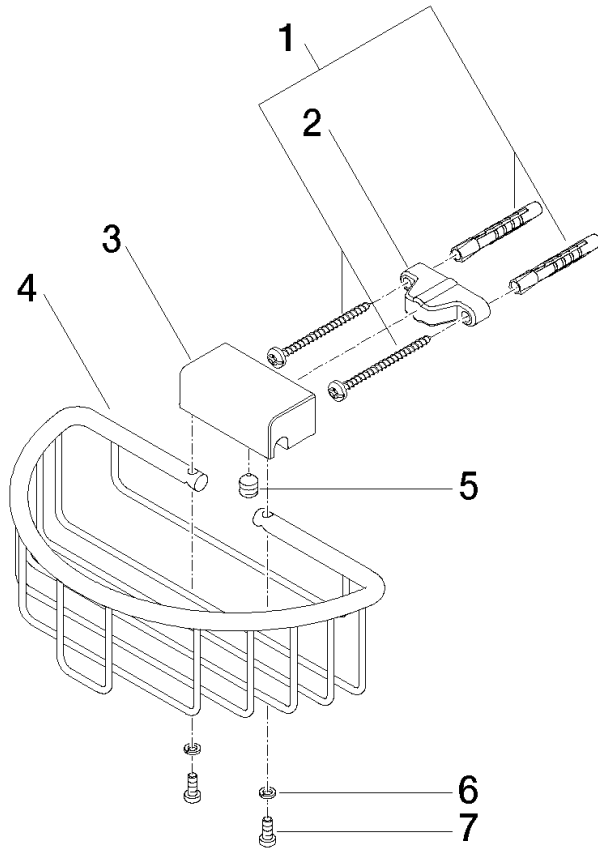

Shower basket for wall mounting - Brushed Chrome

MADISON

83 290 970

- width 200mm
- height 70 mm
- 115mm projection

Fits: MADISON, MEM, TARA, CL.1, LISSÉ,
VAIA, META, CYO

	Brushed Chrome	83 290 970-93
	Chrome	83 290 970-00
	Brushed Platinum	83 290 970-06
	Platinum	83 290 970-08
	Durabrand (23kt Gold)	83 290 970-09
	Dark Chrome	83 290 970-19
	Light Gold	83 290 970-26
	Brushed Light Gold	83 290 970-27
	Brushed Durabrand (23kt Gold)	83 290 970-28
	Matte Black	83 290 970-33
	Brushed Bronze	83 290 970-42
	Brushed Champagne (22kt Gold)	83 290 970-46
	Champagne (22kt Gold)	83 290 970-47
	Brushed Dark Platinum	83 290 970-99

83 290 970

mm [inches]

83 290 970

Product version from 10/1/2023

Parts for other finishes can be found here: [Chrome](#)

Shower basket for wall mounting - Brushed Chrome

MADISON

83 290 970

Spare parts list

Product version from 10/1/2023

No.	Item Number	Name	Quantity used	Delivery time
	05 30 31 025 00 90	fixing set	9	2