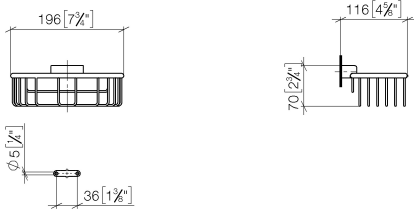

Shower basket for wall mounting - Brushed Chrome

MADISON

83 290 970

- width 200mm
- height 70 mm
- 115mm projection

Fits: MADISON, MEM, TARA, CL.1, LISSÉ,
VAIA, META, CYO

	Brushed Chrome	83 290 970-93
	Chrome	83 290 970-00
	Brushed Platinum	83 290 970-06
	Platinum	83 290 970-08
	Durabrand (23kt Gold)	83 290 970-09
	Dark Chrome	83 290 970-19
	Light Gold	83 290 970-26
	Brushed Light Gold	83 290 970-27
	Brushed Durabrand (23kt Gold)	83 290 970-28
	Matte Black	83 290 970-33
	Brushed Bronze	83 290 970-42
	Brushed Champagne (22kt Gold)	83 290 970-46
	Champagne (22kt Gold)	83 290 970-47
	Brushed Dark Platinum	83 290 970-99

83 290 970

mm [inches]

83 290 970

Product version from 10/1/2023

Parts for other finishes can be found here: [Chrome](#)

Shower basket for wall mounting - Brushed Chrome

MADISON

83 290 970