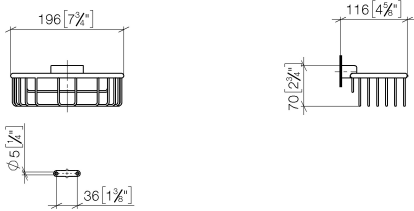

Shower basket for wall mounting - Brushed Dark Platinum

MADISON

83 290 970

- width 200mm
- height 70 mm
- 115mm projection

Fits: MADISON, MEM, TARA, CL.1, LISSÉ,
VAIA, META, CYO

| | | |
|--|-------------------------------|---------------|
|  | Brushed Dark Platinum | 83 290 970-99 |
|  | Chrome | 83 290 970-00 |
|  | Brushed Platinum | 83 290 970-06 |
|  | Platinum | 83 290 970-08 |
|  | Durabress (23kt Gold) | 83 290 970-09 |
|  | Dark Chrome | 83 290 970-19 |
|  | Light Gold | 83 290 970-26 |
|  | Brushed Light Gold | 83 290 970-27 |
|  | Brushed Durabress (23kt Gold) | 83 290 970-28 |
|  | Matte Black | 83 290 970-33 |
|  | Brushed Bronze | 83 290 970-42 |
|  | Brushed Champagne (22kt Gold) | 83 290 970-46 |
|  | Champagne (22kt Gold) | 83 290 970-47 |
|  | Brushed Chrome | 83 290 970-93 |

Shower basket for wall mounting - Brushed Dark Platinum

MADISON

83 290 970

mm [inches]

83 290 970

Product version from 10/1/2023

Parts for other finishes can be found here: [Chrome](#)

Shower basket for wall mounting - Brushed Dark Platinum