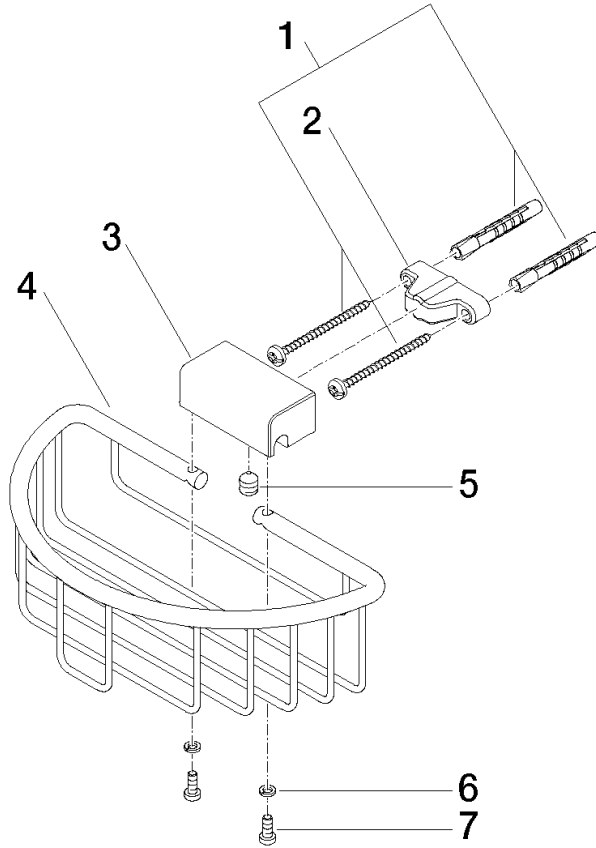

Shower basket for wall mounting - Brushed Dark Platinum

MADISON

83 290 970

- width 200mm
- height 70 mm
- 115mm projection

Fits: MADISON, MEM, TARA, CL.1, LISSÉ,
VAIA, META, CYO

| | | |
|--|-------------------------------|---------------|
|  | Brushed Dark Platinum | 83 290 970-99 |
|  | Chrome | 83 290 970-00 |
|  | Brushed Platinum | 83 290 970-06 |
|  | Platinum | 83 290 970-08 |
|  | Durabress (23kt Gold) | 83 290 970-09 |
|  | Dark Chrome | 83 290 970-19 |
|  | Light Gold | 83 290 970-26 |
|  | Brushed Light Gold | 83 290 970-27 |
|  | Brushed Durabress (23kt Gold) | 83 290 970-28 |
|  | Matte Black | 83 290 970-33 |
|  | Brushed Bronze | 83 290 970-42 |
|  | Brushed Champagne (22kt Gold) | 83 290 970-46 |
|  | Champagne (22kt Gold) | 83 290 970-47 |
|  | Brushed Chrome | 83 290 970-93 |

Shower basket for wall mounting - Brushed Dark Platinum

MADISON

83 290 970

mm [inches]

83 290 970

Product version from 10/1/2023

Parts for other finishes can be found here: [Chrome](#)

Shower basket for wall mounting - Brushed Dark Platinum

MADISON

83 290 970

Spare parts list

Product version from 10/1/2023

| No. | Item Number | Name | Quantity used | Delivery time |
|-----|--------------------|------------|---------------|---------------|
| | 05 30 31 025 00 90 | fixing set | 9 | 2 |