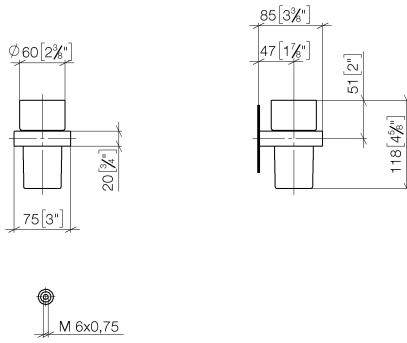

Tumbler holder wall model - Platinum

MEM

83 400 780

- crystal glass
- width 75mm
- height 118 mm
- 85mm projection

Fits: MEM, CL.1, CYO

	Platinum	83 400 780-08
	Chrome	83 400 780-00
	Brushed Platinum	83 400 780-06
	Dark Chrome	83 400 780-19
	Brushed Durabronze (23kt Gold)	83 400 780-28
	Brushed Champagne (22kt Gold)	83 400 780-46
	Champagne (22kt Gold)	83 400 780-47
	Brushed Dark Platinum	83 400 780-99

83 400 780

mm [inches]

83 400 780

Parts for other finishes can be found here: [Chrome](#)

Spare parts list

No.	Item Number	Name	Quantity used	Delivery time
1	90 90 00 008 00 84	glass	1	2
2	08 28 10 500 91	ring	1	2
3	09 31 11 148 90	pin	2	2
4	05 17 20 726 02 90	fixing set	2	2
5	08 17 20 726 90	holder	2	2