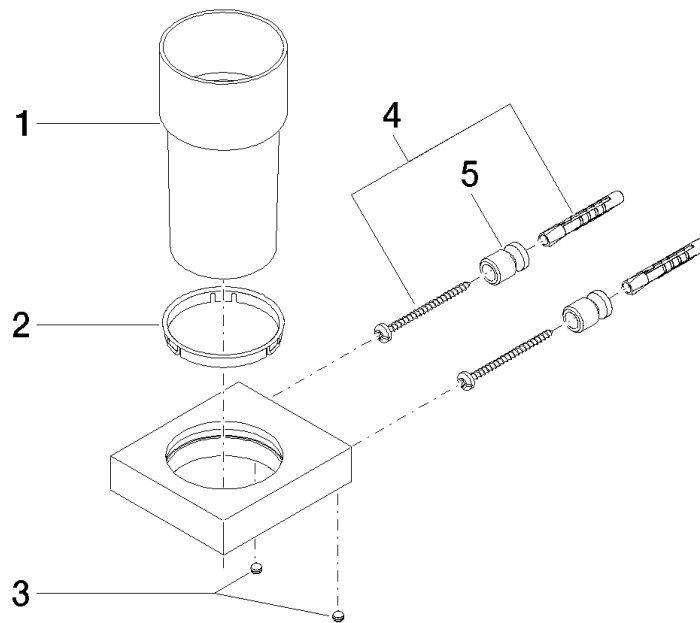

Tumbler holder wall model - Platinum

MEM

83 400 780

- crystal glass
- width 75mm
- height 118 mm
- 85mm projection

Fits: MEM, CL.1, CYO

	Platinum	83 400 780-08
	Chrome	83 400 780-00
	Brushed Platinum	83 400 780-06
	Dark Chrome	83 400 780-19
	Brushed Durabronze (23kt Gold)	83 400 780-28
	Brushed Champagne (22kt Gold)	83 400 780-46
	Champagne (22kt Gold)	83 400 780-47
	Brushed Dark Platinum	83 400 780-99

83 400 780

mm [inches]

83 400 780

Parts for other finishes can be found here: [Chrome](#)

Spare parts list

No.	Item Number	Name	Quantity used	Delivery time
1	90 90 00 008 00 84	glass	1	2
2	08 28 10 500 91	ring	1	2
3	09 31 11 148 90	pin	2	2
4	05 17 20 726 02 90	fixing set	2	2
5	08 17 20 726 90	holder	2	2