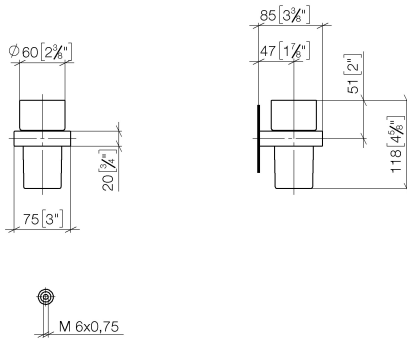

**Tumbler holder wall model - Dark Chrome**

MEM

83 400 780

- crystal glass
- width 75mm
- height 118 mm
- 85mm projection

Fits: MEM, CL.1, CYO

	Dark Chrome	83 400 780-19
	Chrome	83 400 780-00
	Brushed Platinum	83 400 780-06
	Platinum	83 400 780-08
	Brushed Durabronze (23kt Gold)	83 400 780-28
	Brushed Champagne (22kt Gold)	83 400 780-46
	Champagne (22kt Gold)	83 400 780-47
	Brushed Dark Platinum	83 400 780-99

83 400 780

mm [inches]

83 400 780

Parts for other  
finishes can be found  
here: [Chrome](#)