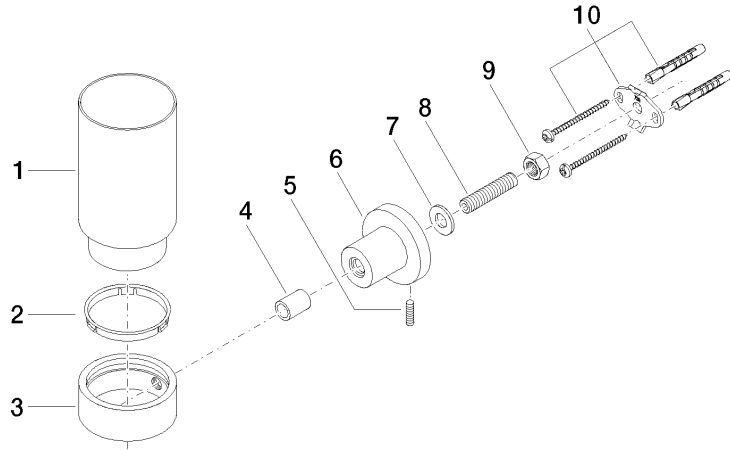

83 400 892

- crystal glass brush holder, matte
- width 65mm
- height 125 mm
- rosette Ø 55 mm
- 123mm projection

Recommended miscellaneous

**Crystal tumbler matte -**

08 90 00 017  
82

83 400 892

mm [inches]

# TARA Tumbler holder wall model - Brushed Platinum

TARA

83 400 892

## Spare parts list

No.	Item Number	Name	Quantity used	Delivery time
	08 90 00 017 82	Crystal tumbler matte -	10	2