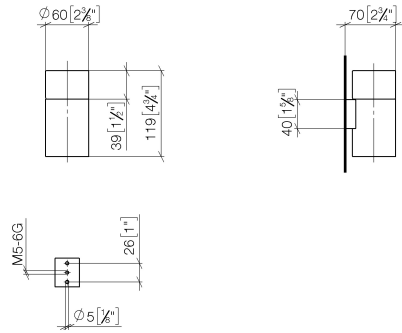

Recommended miscellaneous

Crystal tumbler -

08 90 00 008
82

83 401 979

mm [inches]

83 401 979

Spare parts list

| No. | Item Number | Name | Quantity used | Delivery time |
|-----|--------------------|-------------------|---------------|---------------|
| 1 | 08 90 00 008 82 | Crystal tumbler - | 1 | 2 |
| 2 | 08 17 97 569-28 | holder | 1 | 20 |
| 3 | 09 30 30 117 90 | screw | 1 | 2 |
| 4 | 05 30 31 025 00 90 | fixing set | 1 | 2 |
| 5 | 08 10 10 530-28 | holder | 1 | 20 |