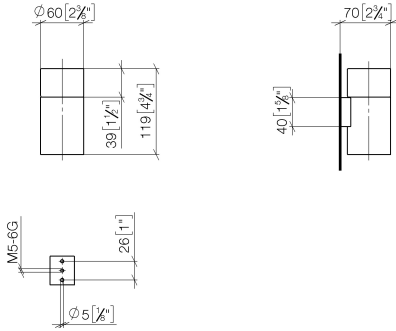

Recommended miscellaneous

Crystal tumbler -

08 90 00 008
82

83 401 979

mm [inches]

83 401 979

Product version from 10/1/2023

Tumbler holder wall model - Brushed Champagne (22kt Gold)

MADISON

83 401 979

Spare parts list

Product version from 10/1/2023

No.	Item Number	Name	Quantity used	Delivery time
	08 90 00 008 82	Crystal tumbler -	5	2