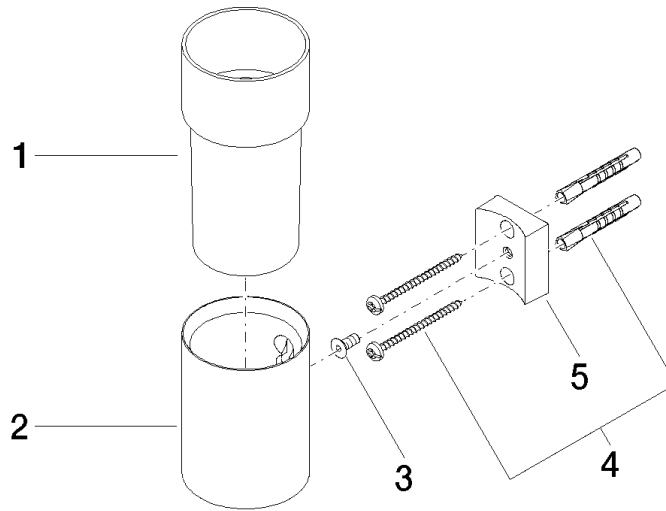

Tumbler holder wall model - Brushed Champagne (22kt Gold)

MADISON

83 401 979

- crystal glass brush holder, matte
- width 60mm
- height 120 mm
- 110mm projection

Fits: MADISON, MEM, TARA, CL.1, LISSÉ,
VAIA, META, CYO

Recommended miscellaneous

Crystal tumbler -

08 90 00 008
82

83 401 979

mm [inches]

83 401 979

Product version from 10/1/2023

Tumbler holder wall model - Brushed Champagne (22kt Gold)

MADISON

83 401 979

Spare parts list

Product version from 10/1/2023

No.	Item Number	Name	Quantity used	Delivery time
	08 90 00 008 82	Crystal tumbler -	5	2