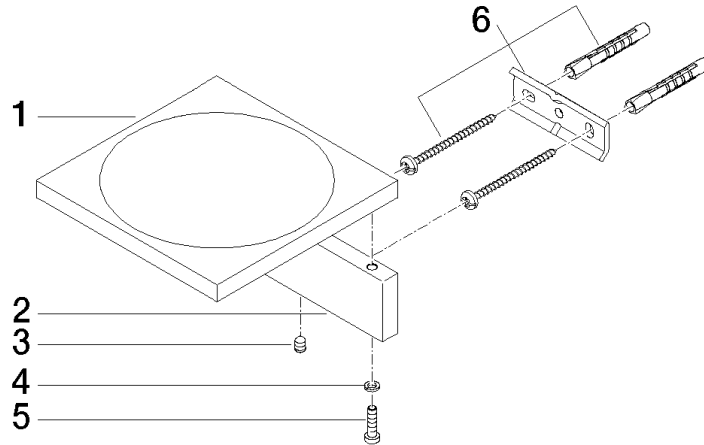

Soap dish wall model - Champagne (22kt Gold)

MEM

83 410 780

- width 120mm
- height 45 mm
- 120mm projection

Fits: MEM, CYO

	Champagne (22kt Gold)	83 410 780-47
	Chrome	83 410 780-00
	Brushed Platinum	83 410 780-06
	Platinum	83 410 780-08
	Dark Chrome	83 410 780-19
	Brushed Durabronze (23kt Gold)	83 410 780-28
	Brushed Champagne (22kt Gold)	83 410 780-46
	Brushed Dark Platinum	83 410 780-99

Soap dish wall model - Champagne (22kt Gold)

MEM

83 410 780

mm [inches]

83 410 780

Parts for other finishes can be found here: [Chrome](#)

Spare parts list

No.	Item Number	Name	Quantity used	Delivery time
1	08 17 78 601-47	dish	1	30
2	08 17 78 507-47	holder	1	30
3	90 31 11 112 00 90	pin	1	2
4	90 30 11 029 00 90	disc	2	2
5	09 30 30 069 90	screw	2	2
6	05 17 20 718 00 90	fixing set	1	2