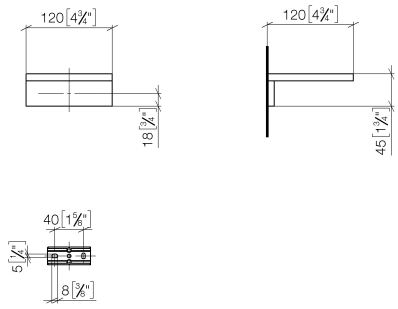

Soap dish wall model - Champagne (22kt Gold)

MEM

83 410 780

- width 120mm
- height 45 mm
- 120mm projection

Fits: MEM, CYO

	Champagne (22kt Gold)	83 410 780-47
	Chrome	83 410 780-00
	Brushed Platinum	83 410 780-06
	Platinum	83 410 780-08
	Dark Chrome	83 410 780-19
	Brushed Durabronze (23kt Gold)	83 410 780-28
	Brushed Champagne (22kt Gold)	83 410 780-46
	Brushed Dark Platinum	83 410 780-99

Soap dish wall model - Champagne (22kt Gold)

MEM

83 410 780

mm [inches]

83 410 780

Parts for other finishes can be found here: [Chrome](#)

Spare parts list

No.	Item Number	Name	Quantity used	Delivery time
1	08 17 78 601-47	dish	1	30
2	08 17 78 507-47	holder	1	30
3	90 31 11 112 00 90	pin	1	2
4	90 30 11 029 00 90	disc	2	2
5	09 30 30 069 90	screw	2	2
6	05 17 20 718 00 90	fixing set	1	2