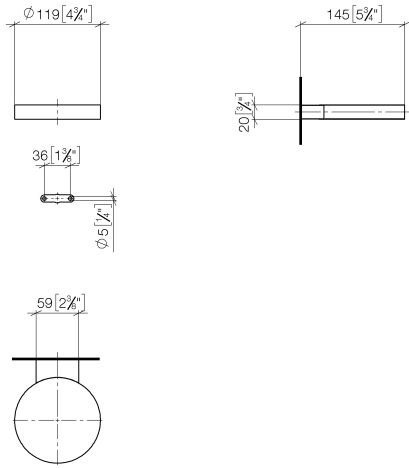

Soap dish wall model - Durabronss (23kt Gold)

MADISON

83 410 979

- width 120mm
- height 20 mm
- 145mm projection

Fits: MADISON, MEM, TARA, CL.1, LISSÉ,
VAIA, META, CYO

	Durabronss (23kt Gold)	83 410 979-09
	Chrome	83 410 979-00
	Brushed Platinum	83 410 979-06
	Platinum	83 410 979-08
	Dark Chrome	83 410 979-19
	Light Gold	83 410 979-26
	Brushed Light Gold	83 410 979-27
	Brushed Durabronss (23kt Gold)	83 410 979-28
	Matte Black	83 410 979-33
	Brushed Bronze	83 410 979-42
	Brushed Champagne (22kt Gold)	83 410 979-46
	Champagne (22kt Gold)	83 410 979-47
	Brushed Chrome	83 410 979-93
	Brushed Dark Platinum	83 410 979-99

83 410 979

mm [inches]

83 410 979

Parts for other finishes can be found here: [Chrome](#)

Spare parts list

No.	Item Number	Name	Quantity used	Delivery time
1	08 17 97 570-09	dish	1	40
2	09 31 11 002 90	pin	1	2
3	08 17 30 502-09	holder	1	40
4	09 30 30 080 90	screw	2	2
5	05 30 31 025 00 90	fixing set	1	2
6	09 17 20 030 90	holder	1	2