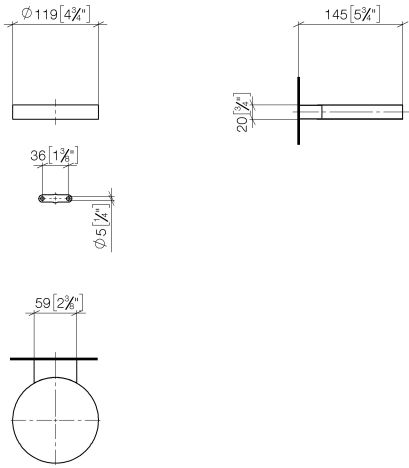

Soap dish wall model - Brushed Light Gold

MADISON

83 410 979

- width 120mm
- height 20 mm
- 145mm projection

Fits: MADISON, MEM, TARA, CL.1, LISSÉ,
VAIA, META, CYO

	Brushed Light Gold	83 410 979-27
	Chrome	83 410 979-00
	Brushed Platinum	83 410 979-06
	Platinum	83 410 979-08
	Durabress (23kt Gold)	83 410 979-09
	Dark Chrome	83 410 979-19
	Light Gold	83 410 979-26
	Brushed Durabress (23kt Gold)	83 410 979-28
	Matte Black	83 410 979-33
	Brushed Bronze	83 410 979-42
	Brushed Champagne (22kt Gold)	83 410 979-46
	Champagne (22kt Gold)	83 410 979-47
	Brushed Chrome	83 410 979-93
	Brushed Dark Platinum	83 410 979-99

83 410 979

mm [inches]

83 410 979

Parts for other finishes can be found here: [Chrome](#)

Spare parts list

No.	Item Number	Name	Quantity used	Delivery time
1	08 17 97 570-27	dish	1	60
2	09 31 11 002 90	pin	1	2
3	08 17 30 502-27	holder	1	60
4	09 30 30 080 90	screw	2	2
5	05 30 31 025 00 90	fixing set	1	2
6	09 17 20 030 90	holder	1	2