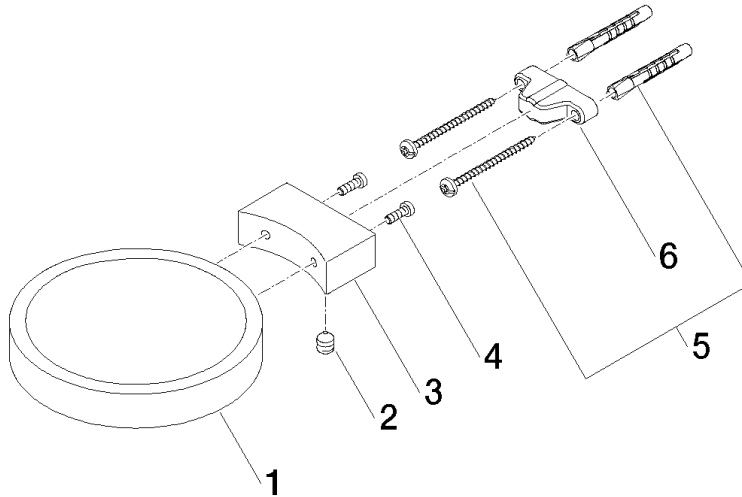

Soap dish wall model - Brushed Light Gold

MADISON

83 410 979

- width 120mm
- height 20 mm
- 145mm projection

Fits: MADISON, MEM, TARA, CL.1, LISSÉ,
VAIA, META, CYO

	Brushed Light Gold	83 410 979-27
	Chrome	83 410 979-00
	Brushed Platinum	83 410 979-06
	Platinum	83 410 979-08
	Durabress (23kt Gold)	83 410 979-09
	Dark Chrome	83 410 979-19
	Light Gold	83 410 979-26
	Brushed Durabress (23kt Gold)	83 410 979-28
	Matte Black	83 410 979-33
	Brushed Bronze	83 410 979-42
	Brushed Champagne (22kt Gold)	83 410 979-46
	Champagne (22kt Gold)	83 410 979-47
	Brushed Chrome	83 410 979-93
	Brushed Dark Platinum	83 410 979-99

83 410 979

mm [inches]

83 410 979

Parts for other finishes can be found here: [Chrome](#)

Spare parts list

No.	Item Number	Name	Quantity used	Delivery time
1	08 17 97 570-27	dish	1	60
2	09 31 11 002 90	pin	1	2
3	08 17 30 502-27	holder	1	60
4	09 30 30 080 90	screw	2	2
5	05 30 31 025 00 90	fixing set	1	2
6	09 17 20 030 90	holder	1	2