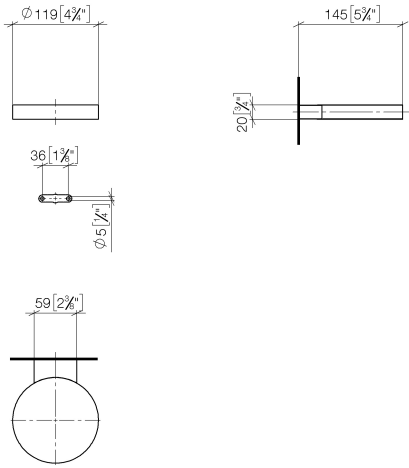

Soap dish wall model - Brushed Durabronze (23kt Gold)

MADISON

83 410 979

- width 120mm
- height 20 mm
- 145mm projection

Fits: MADISON, MEM, TARA, CL.1, LISSÉ,  
VAIA, META, CYO

|   |                                |               |
|---|--------------------------------|---------------|
|    | Brushed Durabronze (23kt Gold) | 83 410 979-28 |
|    | Chrome                         | 83 410 979-00 |
|    | Brushed Platinum               | 83 410 979-06 |
|    | Platinum                       | 83 410 979-08 |
|    | Durabronze (23kt Gold)         | 83 410 979-09 |
|    | Dark Chrome                    | 83 410 979-19 |
|    | Light Gold                     | 83 410 979-26 |
|    | Brushed Light Gold             | 83 410 979-27 |
|    | Matte Black                    | 83 410 979-33 |
|   | Brushed Bronze                 | 83 410 979-42 |
|  | Brushed Champagne (22kt Gold)  | 83 410 979-46 |
|  | Champagne (22kt Gold)          | 83 410 979-47 |
|  | Brushed Chrome                 | 83 410 979-93 |
|  | Brushed Dark Platinum          | 83 410 979-99 |

83 410 979

mm [inches]

83 410 979

Parts for other finishes can be found here: [Chrome](#)

### Spare parts list

| No. | Item Number        | Name       | Quantity used | Delivery time |
|-----|--------------------|------------|---------------|---------------|
| 1   | 08 17 97 570-28    | dish       | 1             | 20            |
| 2   | 09 31 11 002 90    | pin        | 1             | 2             |
| 3   | 08 17 30 502-28    | holder     | 1             | 20            |
| 4   | 09 30 30 080 90    | screw      | 2             | 2             |
| 5   | 05 30 31 025 00 90 | fixing set | 1             | 2             |
| 6   | 09 17 20 030 90    | holder     | 1             | 2             |