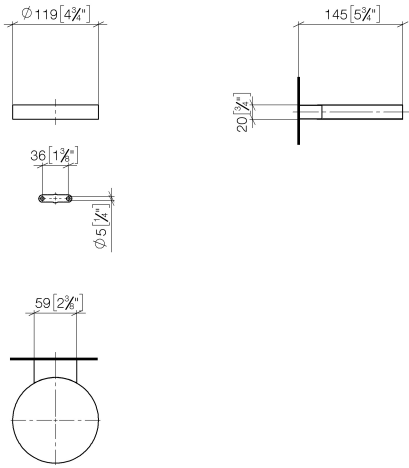

83 410 979

- width 120mm
- height 20 mm
- 145mm projection

Fits: MADISON, MEM, TARA, CL.1, LISSÉ,
VAIA, META, CYO

	Brushed Bronze	83 410 979-42
	Chrome	83 410 979-00
	Brushed Platinum	83 410 979-06
	Platinum	83 410 979-08
	Durabross (23kt Gold)	83 410 979-09
	Dark Chrome	83 410 979-19
	Light Gold	83 410 979-26
	Brushed Light Gold	83 410 979-27
	Brushed Durabross (23kt Gold)	83 410 979-28
	Matte Black	83 410 979-33
	Brushed Champagne (22kt Gold)	83 410 979-46
	Champagne (22kt Gold)	83 410 979-47
	Brushed Chrome	83 410 979-93
	Brushed Dark Platinum	83 410 979-99

83 410 979

mm [inches]

83 410 979

Parts for other finishes can be found here: [Chrome](#)

Spare parts list

No.	Item Number	Name	Quantity used	Delivery time
1	08 17 97 570-42	dish	1	60
2	09 31 11 002 90	pin	1	2
3	08 17 30 502-42	holder	1	60
4	09 30 30 080 90	screw	2	2
5	05 30 31 025 00 90	fixing set	1	2
6	09 17 20 030 90	holder	1	2