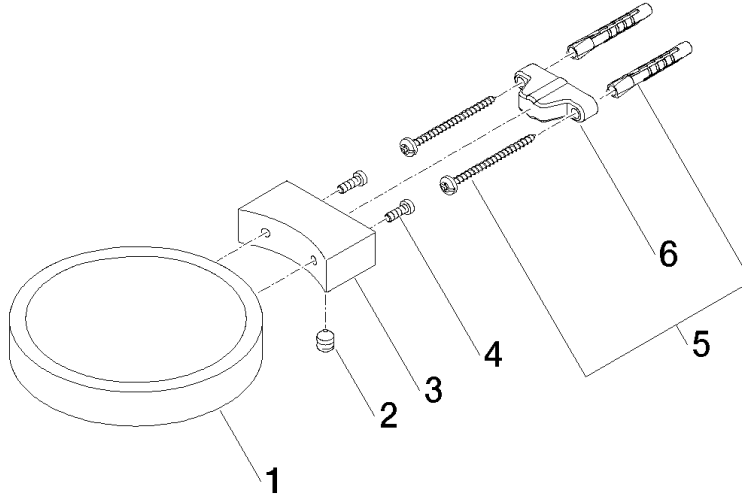

83 410 979

- width 120mm
- height 20 mm
- 145mm projection

Fits: MADISON, MEM, TARA, CL.1, LISSÉ,
VAIA, META, CYO

	Brushed Bronze	83 410 979-42
	Chrome	83 410 979-00
	Brushed Platinum	83 410 979-06
	Platinum	83 410 979-08
	Durabross (23kt Gold)	83 410 979-09
	Dark Chrome	83 410 979-19
	Light Gold	83 410 979-26
	Brushed Light Gold	83 410 979-27
	Brushed Durabross (23kt Gold)	83 410 979-28
	Matte Black	83 410 979-33
	Brushed Champagne (22kt Gold)	83 410 979-46
	Champagne (22kt Gold)	83 410 979-47
	Brushed Chrome	83 410 979-93
	Brushed Dark Platinum	83 410 979-99

83 410 979

mm [inches]

83 410 979

Parts for other finishes can be found here: [Chrome](#)

Spare parts list

No.	Item Number	Name	Quantity used	Delivery time
1	08 17 97 570-42	dish	1	60
2	09 31 11 002 90	pin	1	2
3	08 17 30 502-42	holder	1	60
4	09 30 30 080 90	screw	2	2
5	05 30 31 025 00 90	fixing set	1	2
6	09 17 20 030 90	holder	1	2