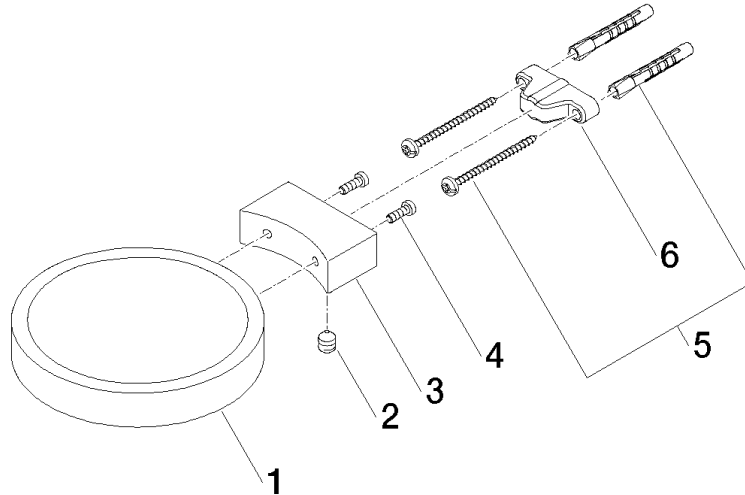

**Soap dish wall model - Brushed Champagne (22kt Gold)**

MADISON

83 410 979

- width 120mm
- height 20 mm
- 145mm projection

Fits: MADISON, MEM, TARA, CL.1, LISSÉ,  
VAIA, META, CYO

	Brushed Champagne (22kt Gold)	83 410 979-46
	Chrome	83 410 979-00
	Brushed Platinum	83 410 979-06
	Platinum	83 410 979-08
	Durabross (23kt Gold)	83 410 979-09
	Dark Chrome	83 410 979-19
	Light Gold	83 410 979-26
	Brushed Light Gold	83 410 979-27
	Brushed Durabross (23kt Gold)	83 410 979-28
	Matte Black	83 410 979-33
	Brushed Bronze	83 410 979-42
	Champagne (22kt Gold)	83 410 979-47
	Brushed Chrome	83 410 979-93
	Brushed Dark Platinum	83 410 979-99

83 410 979

mm [inches]

83 410 979

**Product version from 10/1/2023**

Parts for other  
finishes can be found  
here: [Chrome](#)

Soap dish wall model - Brushed Champagne (22kt Gold)

MADISON

83 410 979