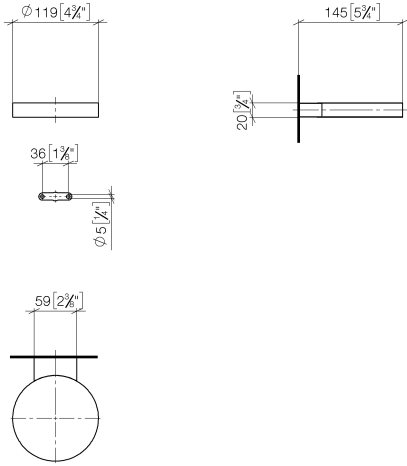

**Soap dish wall model - Brushed Champagne (22kt Gold)**

MADISON

83 410 979

- width 120mm
- height 20 mm
- 145mm projection

Fits: MADISON, MEM, TARA, CL.1, LISSÉ,  
VAIA, META, CYO

	Brushed Champagne (22kt Gold)	83 410 979-46
	Chrome	83 410 979-00
	Brushed Platinum	83 410 979-06
	Platinum	83 410 979-08
	Durabross (23kt Gold)	83 410 979-09
	Dark Chrome	83 410 979-19
	Light Gold	83 410 979-26
	Brushed Light Gold	83 410 979-27
	Brushed Durabross (23kt Gold)	83 410 979-28
	Matte Black	83 410 979-33
	Brushed Bronze	83 410 979-42
	Champagne (22kt Gold)	83 410 979-47
	Brushed Chrome	83 410 979-93
	Brushed Dark Platinum	83 410 979-99

83 410 979

mm [inches]

83 410 979

**Product version from 10/1/2023**

Parts for other  
finishes can be found  
here: [Chrome](#)

Soap dish wall model - Brushed Champagne (22kt Gold)

MADISON

83 410 979