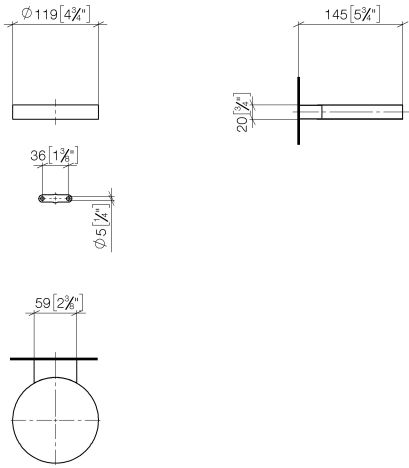

Soap dish wall model - Brushed Chrome

MADISON

83 410 979

- width 120mm
- height 20 mm
- 145mm projection

Fits: MADISON, MEM, TARA, CL.1, LISSÉ,  
VAIA, META, CYO

	Brushed Chrome	83 410 979-93
	Chrome	83 410 979-00
	Brushed Platinum	83 410 979-06
	Platinum	83 410 979-08
	Durabrand (23kt Gold)	83 410 979-09
	Dark Chrome	83 410 979-19
	Light Gold	83 410 979-26
	Brushed Light Gold	83 410 979-27
	Brushed Durabrand (23kt Gold)	83 410 979-28
	Matte Black	83 410 979-33
	Brushed Bronze	83 410 979-42
	Brushed Champagne (22kt Gold)	83 410 979-46
	Champagne (22kt Gold)	83 410 979-47
	Brushed Dark Platinum	83 410 979-99

83 410 979

mm [inches]

83 410 979

Parts for other finishes can be found here: [Chrome](#)

### Spare parts list

No.	Item Number	Name	Quantity used	Delivery time
1	08 17 97 570-93	dish	1	20
2	09 31 11 002 90	pin	1	2
3	08 17 30 502-93	holder	1	20
4	09 30 30 080 90	screw	2	2
5	05 30 31 025 00 90	fixing set	1	2
6	09 17 20 030 90	holder	1	2