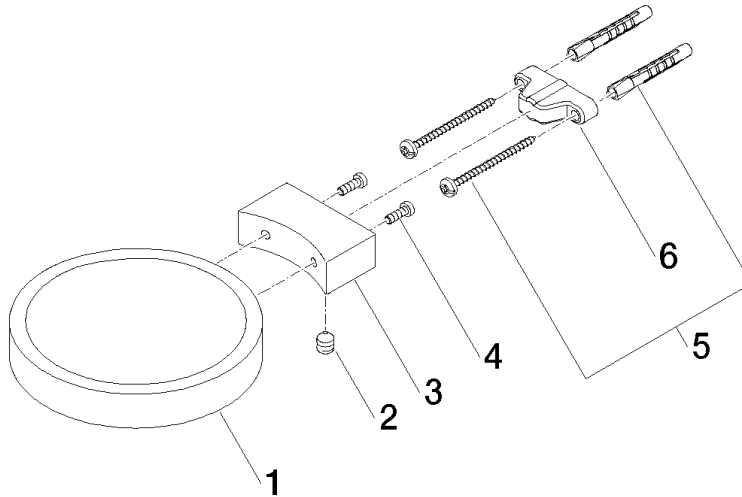

Soap dish wall model - Brushed Dark Platinum

MADISON

83 410 979

- width 120mm
- height 20 mm
- 145mm projection

Fits: MADISON, MEM, TARA, CL.1, LISSÉ,
VAIA, META, CYO

	Brushed Dark Platinum	83 410 979-99
	Chrome	83 410 979-00
	Brushed Platinum	83 410 979-06
	Platinum	83 410 979-08
	Durabress (23kt Gold)	83 410 979-09
	Dark Chrome	83 410 979-19
	Light Gold	83 410 979-26
	Brushed Light Gold	83 410 979-27
	Brushed Durabress (23kt Gold)	83 410 979-28
	Matte Black	83 410 979-33
	Brushed Bronze	83 410 979-42
	Brushed Champagne (22kt Gold)	83 410 979-46
	Champagne (22kt Gold)	83 410 979-47
	Brushed Chrome	83 410 979-93

83 410 979

mm [inches]

83 410 979

Parts for other finishes can be found here: [Chrome](#)

Spare parts list

No.	Item Number	Name	Quantity used	Delivery time
1	08 17 97 570-99	dish	1	30
2	09 31 11 002 90	pin	1	2
3	08 17 30 502-99	holder	1	30
4	09 30 30 080 90	screw	2	2
5	05 30 31 025 00 90	fixing set	1	2
6	09 17 20 030 90	holder	1	2