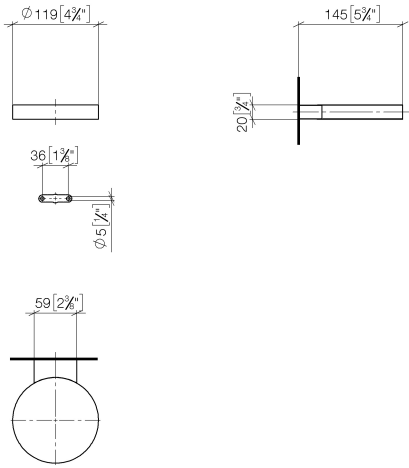

Soap dish wall model - Brushed Dark Platinum

MADISON

83 410 979

- width 120mm
- height 20 mm
- 145mm projection

Fits: MADISON, MEM, TARA, CL.1, LISSÉ,
VAIA, META, CYO

	Brushed Dark Platinum	83 410 979-99
	Chrome	83 410 979-00
	Brushed Platinum	83 410 979-06
	Platinum	83 410 979-08
	Durabress (23kt Gold)	83 410 979-09
	Dark Chrome	83 410 979-19
	Light Gold	83 410 979-26
	Brushed Light Gold	83 410 979-27
	Brushed Durabress (23kt Gold)	83 410 979-28
	Matte Black	83 410 979-33
	Brushed Bronze	83 410 979-42
	Brushed Champagne (22kt Gold)	83 410 979-46
	Champagne (22kt Gold)	83 410 979-47
	Brushed Chrome	83 410 979-93

83 410 979

mm [inches]

83 410 979

Parts for other finishes can be found here: [Chrome](#)

Spare parts list

No.	Item Number	Name	Quantity used	Delivery time
1	08 17 97 570-99	dish	1	30
2	09 31 11 002 90	pin	1	2
3	08 17 30 502-99	holder	1	30
4	09 30 30 080 90	screw	2	2
5	05 30 31 025 00 90	fixing set	1	2
6	09 17 20 030 90	holder	1	2