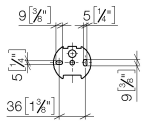

83 435 361

- bottle made of opal glass
- width 85mm
- height 200 mm
- 250 ml bottle
- 121mm projection

	Platinum	83 435 361-08
	Chrome	83 435 361-00
	Brushed Platinum	83 435 361-06
	Durabass (23kt Gold)	83 435 361-09
	Brushed Durabass (23kt Gold)	83 435 361-28
	Brushed Dark Platinum	83 435 361-99

83 435 361

mm [inches]

83 435 361

Parts for other finishes can be found here: [Chrome](#)

Spare parts list

No.	Item Number	Name	Quantity used	Delivery time
1	90 10 10 535 01-08	dispenser	1	40
2	90 90 04 001 00 83	glass	1	2
3	08 28 10 500 91	ring	1	2
4	04 31 11 140 00 90	pin	1	2
5	05 17 97 507 00 90	fixing set	1	2