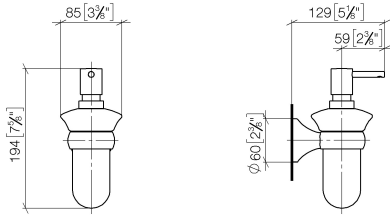

83 435 361

- bottle made of opal glass
- width 85mm
- height 200 mm
- 250 ml bottle
- 121mm projection

	Platinum	83 435 361-08
	Chrome	83 435 361-00
	Brushed Platinum	83 435 361-06
	Durabass (23kt Gold)	83 435 361-09
	Brushed Durabass (23kt Gold)	83 435 361-28
	Brushed Dark Platinum	83 435 361-99

83 435 361

mm [inches]

83 435 361

Parts for other finishes can be found here: [Chrome](#)

Spare parts list

No.	Item Number	Name	Quantity used	Delivery time
1	90 10 10 535 01-08	dispenser	1	40
2	90 90 04 001 00 83	glass	1	2
3	08 28 10 500 91	ring	1	2
4	04 31 11 140 00 90	pin	1	2
5	05 17 97 507 00 90	fixing set	1	2