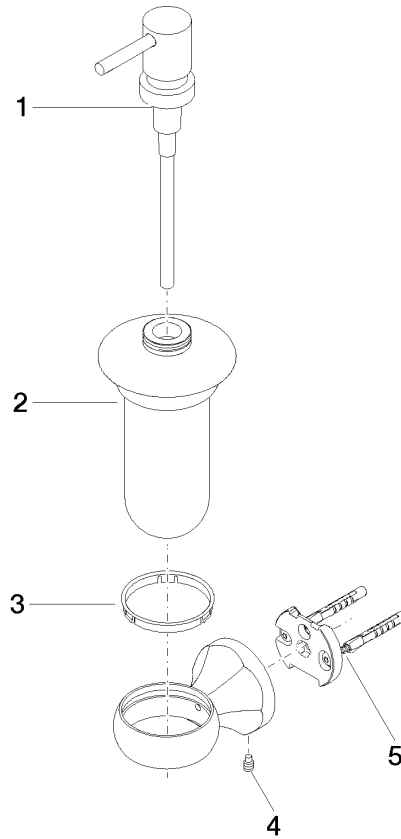

83 435 361

- bottle made of opal glass
- width 85mm
- height 200 mm
- 250 ml bottle
- 121mm projection

	Platinum	83 435 361-08
	Chrome	83 435 361-00
	Brushed Platinum	83 435 361-06
	Durabass (23kt Gold)	83 435 361-09
	Brushed Durabass (23kt Gold)	83 435 361-28
	Brushed Dark Platinum	83 435 361-99

83 435 361

mm [inches]

83 435 361

Parts for other finishes can be found here: [Chrome](#)

Spare parts list

No.	Item Number	Name	Quantity used	Delivery time
1	90 10 10 535 01-08	dispenser	1	40
2	90 90 04 001 00 83	glass	1	2
3	08 28 10 500 91	ring	1	2
4	04 31 11 140 00 90	pin	1	2
5	05 17 97 507 00 90	fixing set	1	2