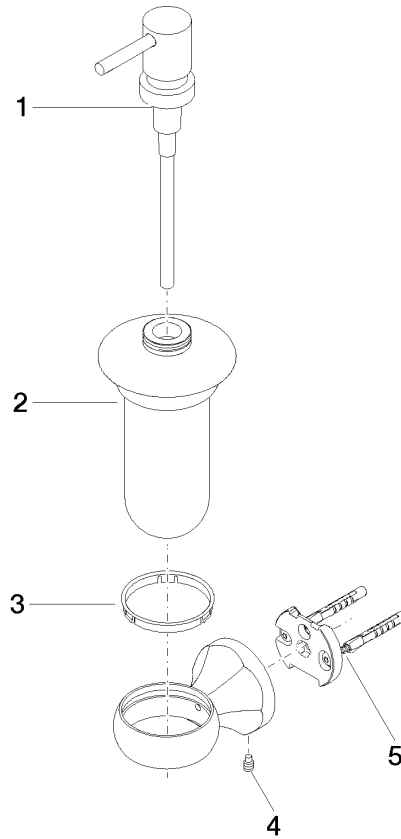

83 435 361

- bottle made of opal glass
- width 85mm
- height 200 mm
- 250 ml bottle
- 121mm projection

	Durabronss (23kt Gold)	83 435 361-09
	Chrome	83 435 361-00
	Brushed Platinum	83 435 361-06
	Platinum	83 435 361-08
	Brushed Durabronss (23kt Gold)	83 435 361-28
	Brushed Dark Platinum	83 435 361-99

83 435 361

mm [inches]

83 435 361

Parts for other finishes can be found here: [Chrome](#)

Spare parts list

No.	Item Number	Name	Quantity used	Delivery time
1	90 10 10 535 01-09	dispenser	1	40
2	90 90 04 001 00 83	glass	1	2
3	08 28 10 500 91	ring	1	2
4	04 31 11 140 00 90	pin	1	2
5	05 17 97 507 00 90	fixing set	1	2